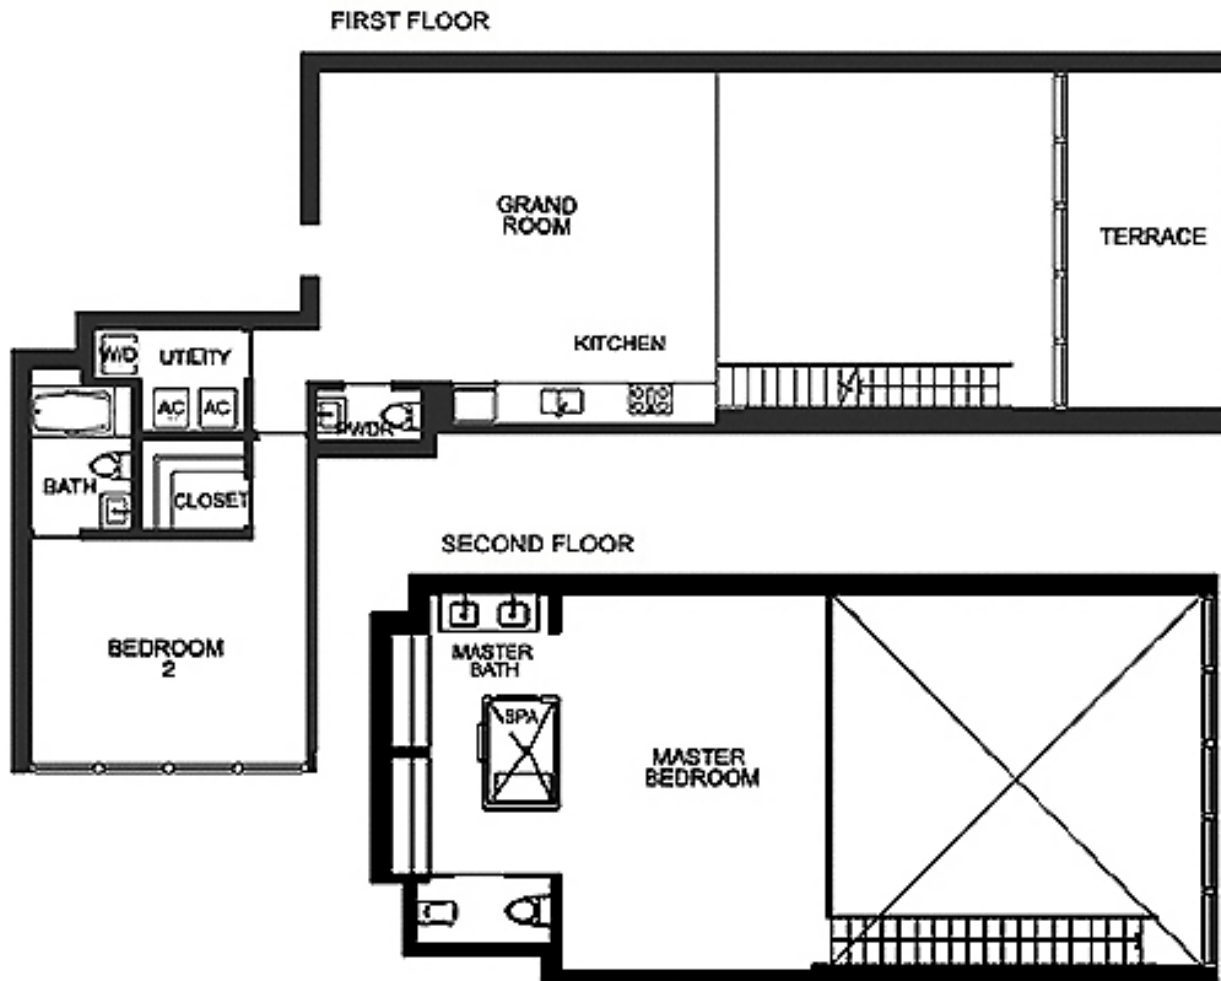

Ten Museum Park

Downtown Miami

02

2 BEDROOMS 2.5 BATHS

INTERIOR AREA: 1,802 SQ. FT. 167 M²

www.MiamiResidence.com

305-751-1000

Miami Residence Realty