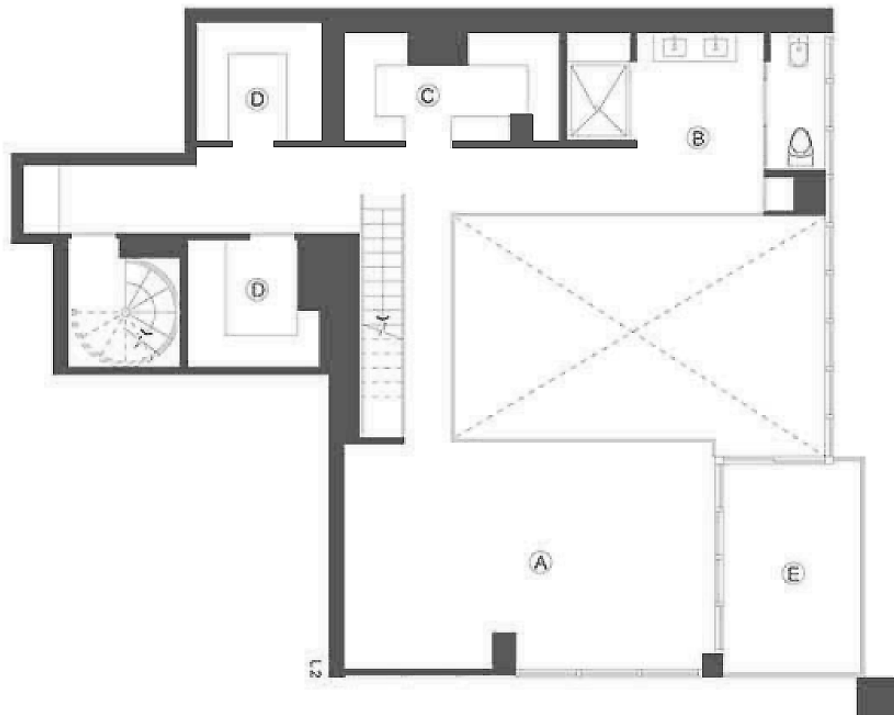

Ten Museum Park

Downtown Miami

07

2 BEDROOMS 2,5 BATHS

INTERIOR AREA: 2581 SQ. FT. 240 M²