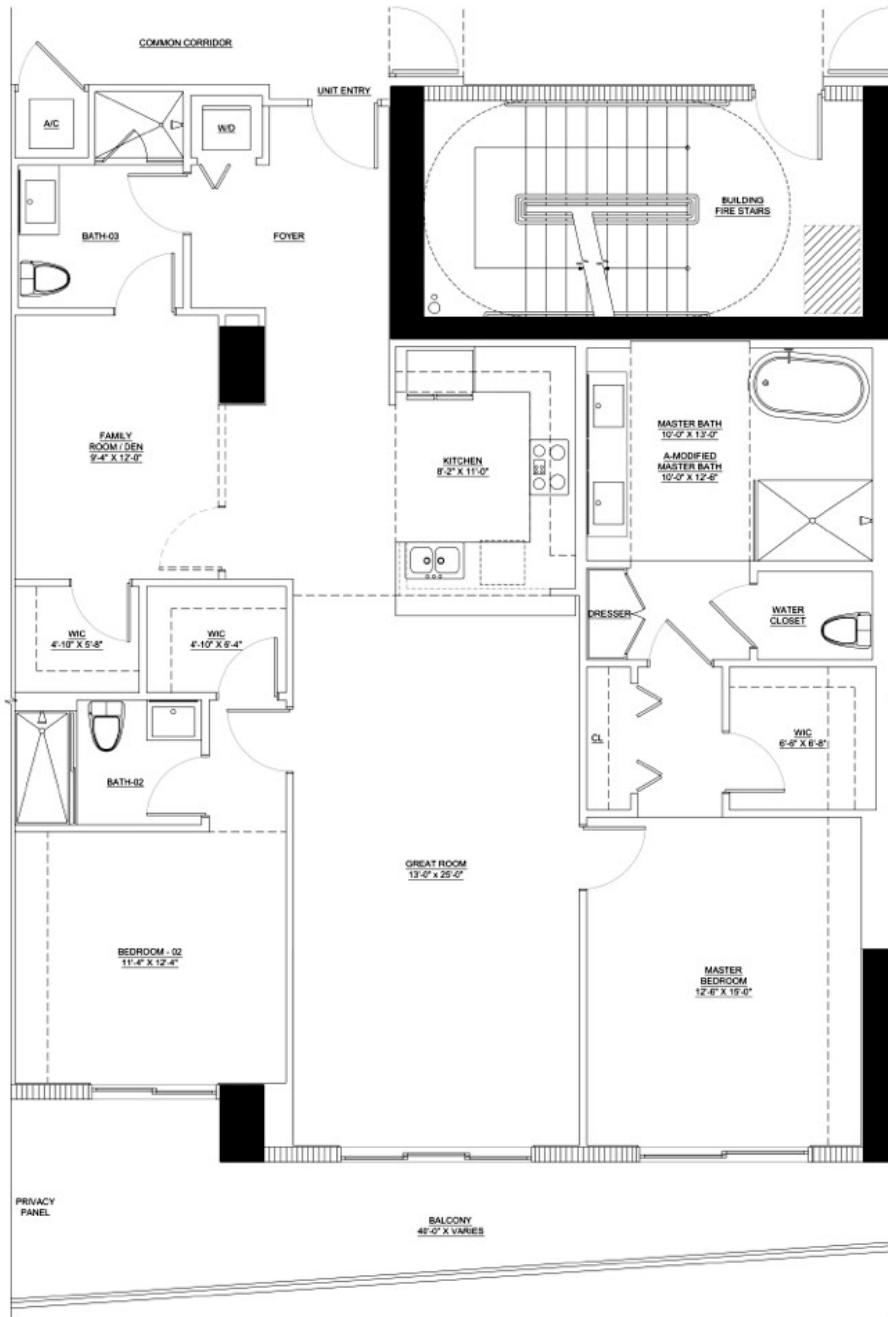

Parque Towers

Sunny Isles Beach

Unit 04,05

2 BEDROOMS 3 BATHS

INTERIOR AREA: 1541 SQ. FT. 143 M²

EXTERIOR AREA: 250 SQ. FT. 23 M²

www.MiamiResidence.com

305-751-1000