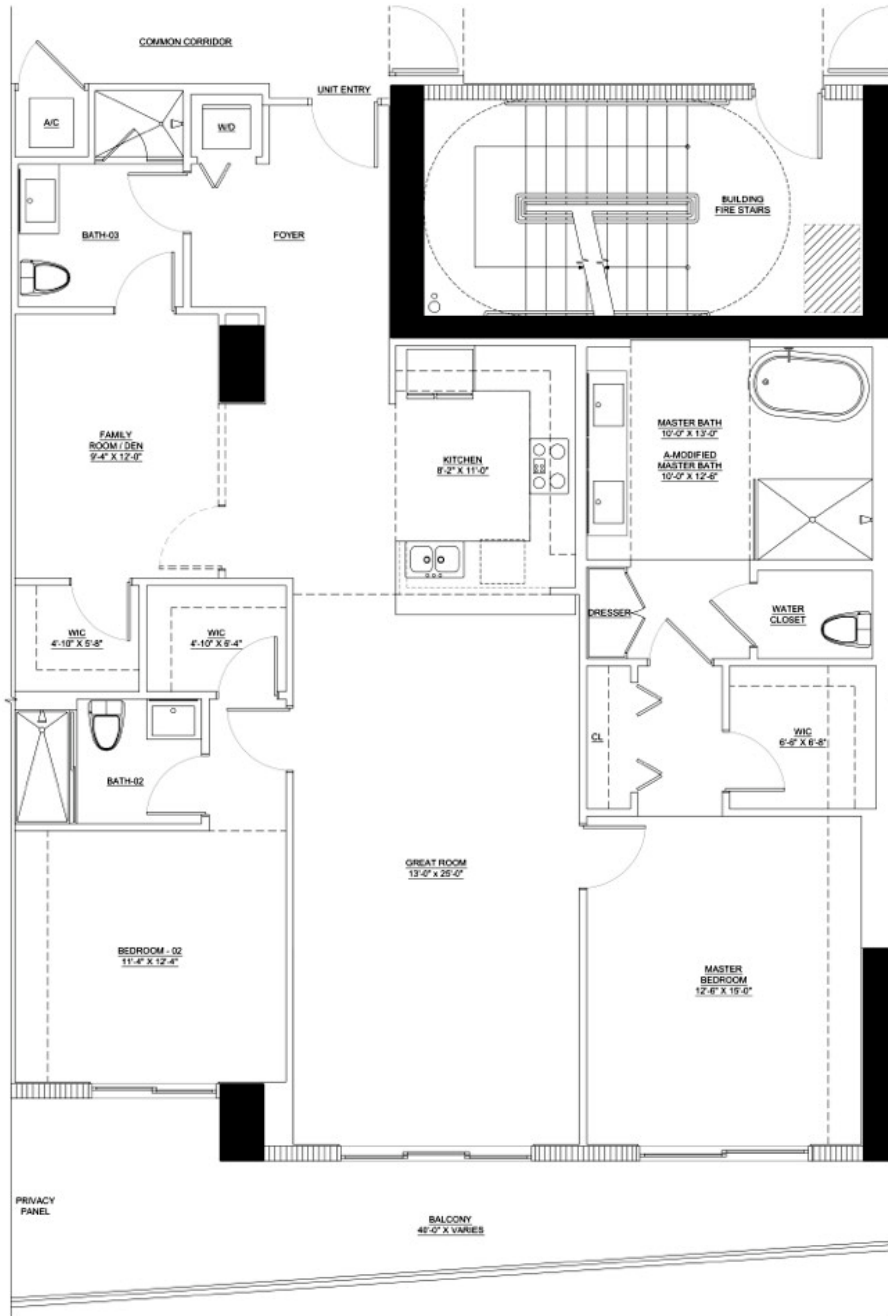

# Parque Towers

Sunny Isles Beach

330 Sunny Isles Blvd

## Unit 03,06

2 BEDROOMS 3 BATHS

INTERIOR AREA: 1524 SQ. FT. 142 M<sup>2</sup>

EXTERIOR AREA: 250 SQ. FT. 23 M<sup>2</sup>

[www.MiamiResidence.com](http://www.MiamiResidence.com)

305-751-1000

**Miami Residence Realty**