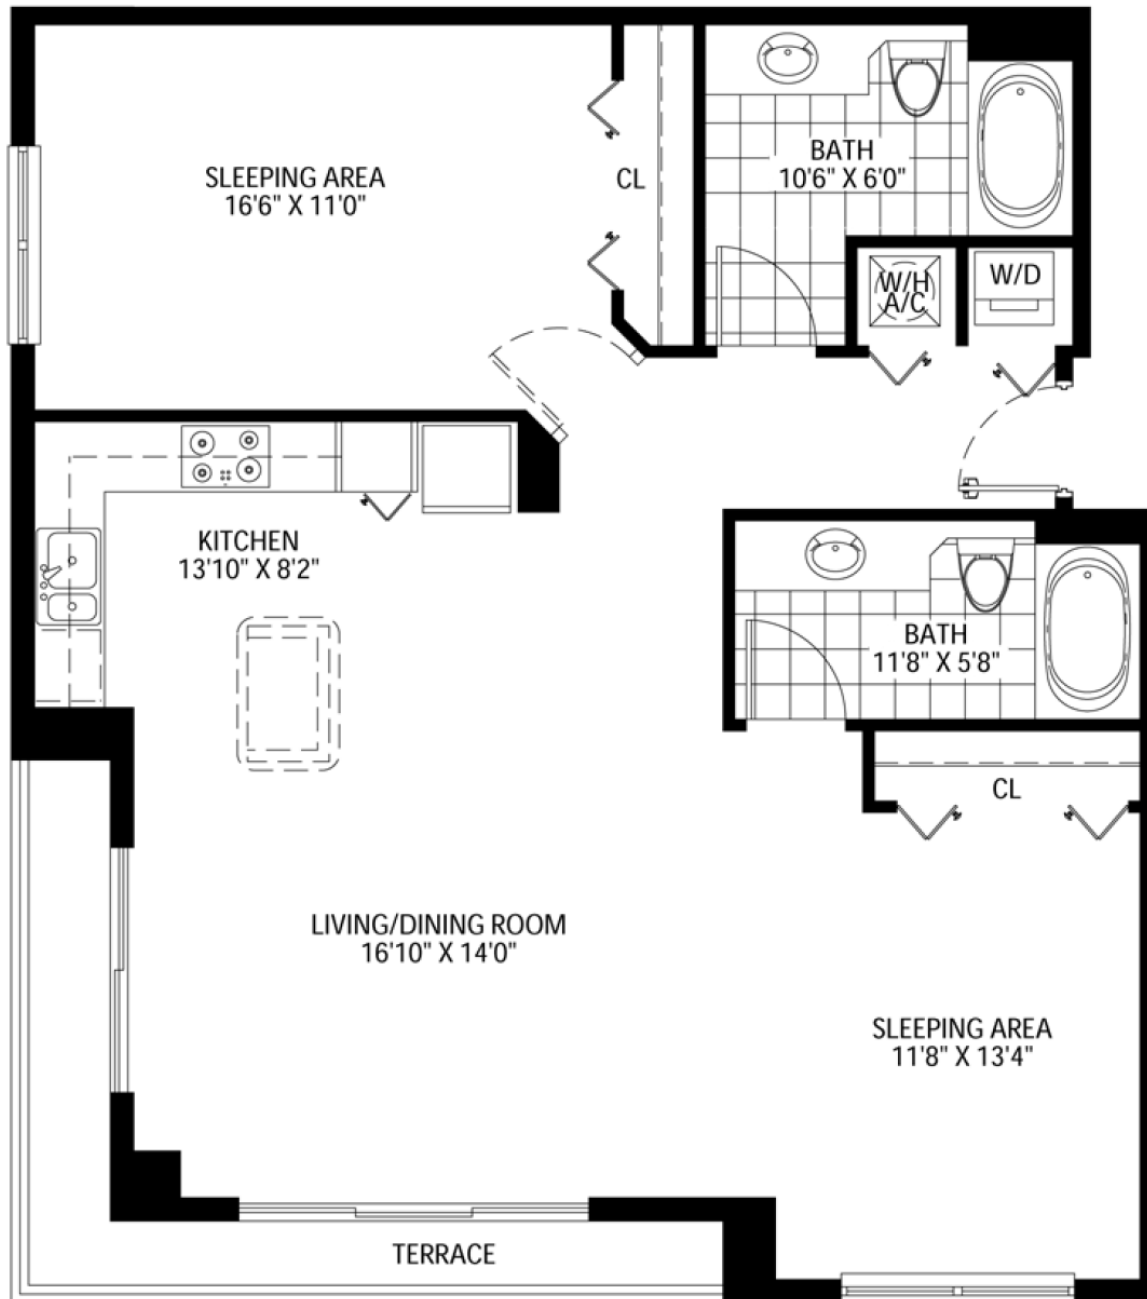

The Loft Downtown
Downtown Miami

02

2 - BEDROOMS 2 - BATHS

INTERIOR AREA: 1078 SQ. FT. 100 M²