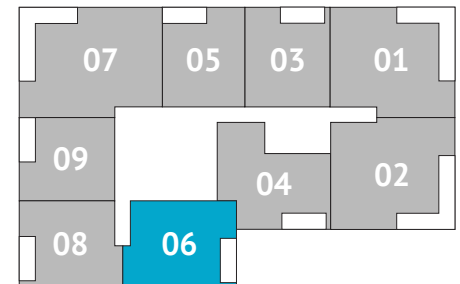

The Loft Downtown

Downtown Miami

06

1 - BEDROOMS 1 - BATHS

INTERIOR AREA: 738 SQ. FT. 69 M²