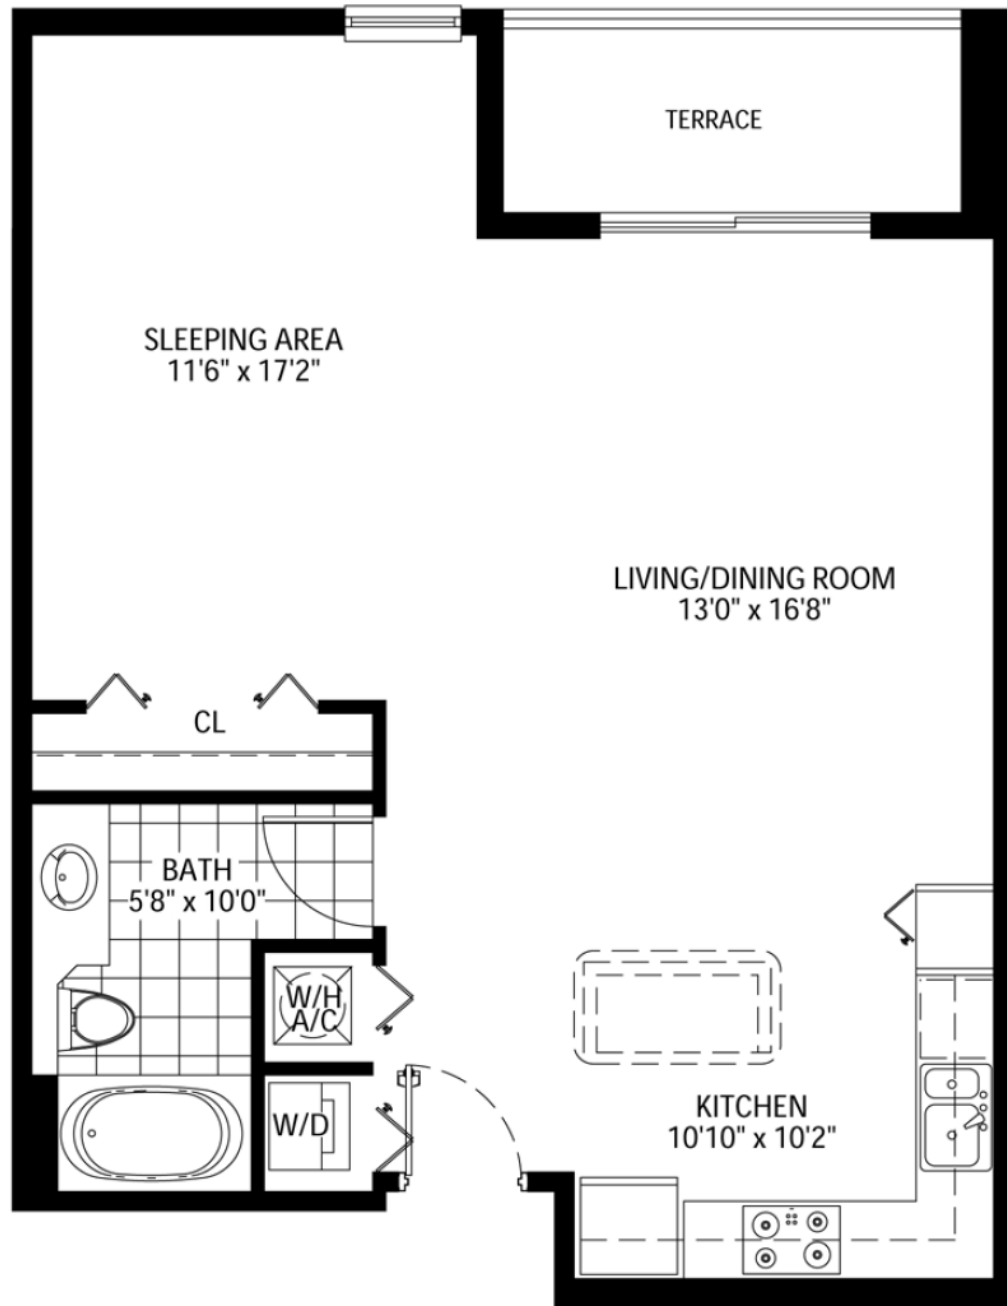

The Loft Downtown

Downtown Miami

06

1 - BEDROOMS 1 - BATHS

INTERIOR AREA: 738 SQ. FT. 69 M²