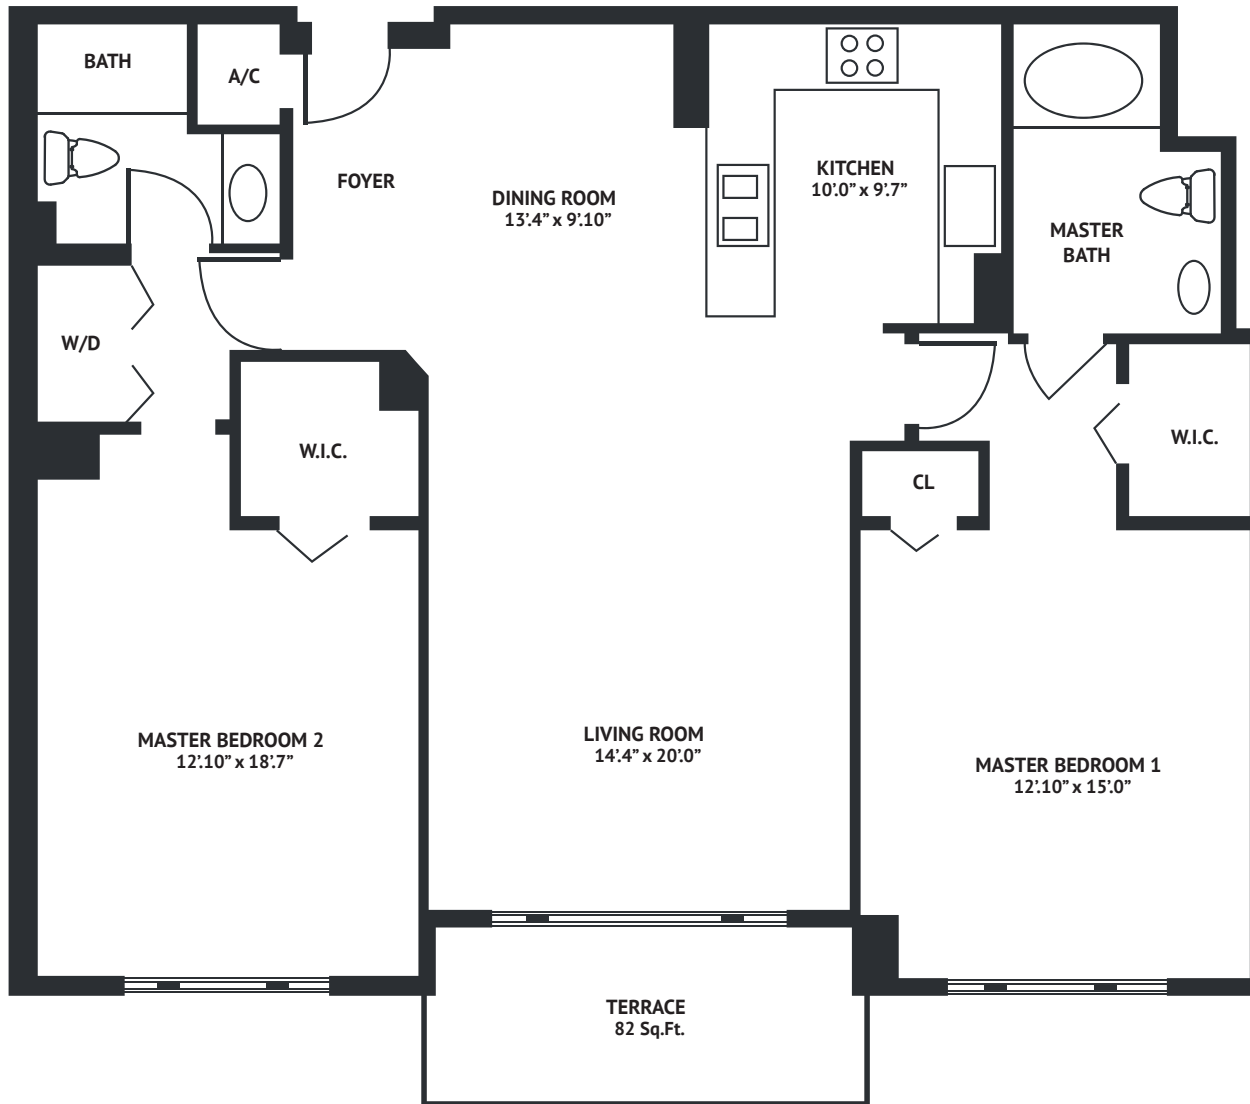

2080 Hallandale

Hallandale Beach

Unit 03,04

2 BEDROOMS 2 BATHS

INTERIOR AREA: 1150 SQ. FT. 107 M²

EXTERIOR AREA: 82 SQ. FT. 7,6 M²

www.MiamiResidence.com

305-751-1000