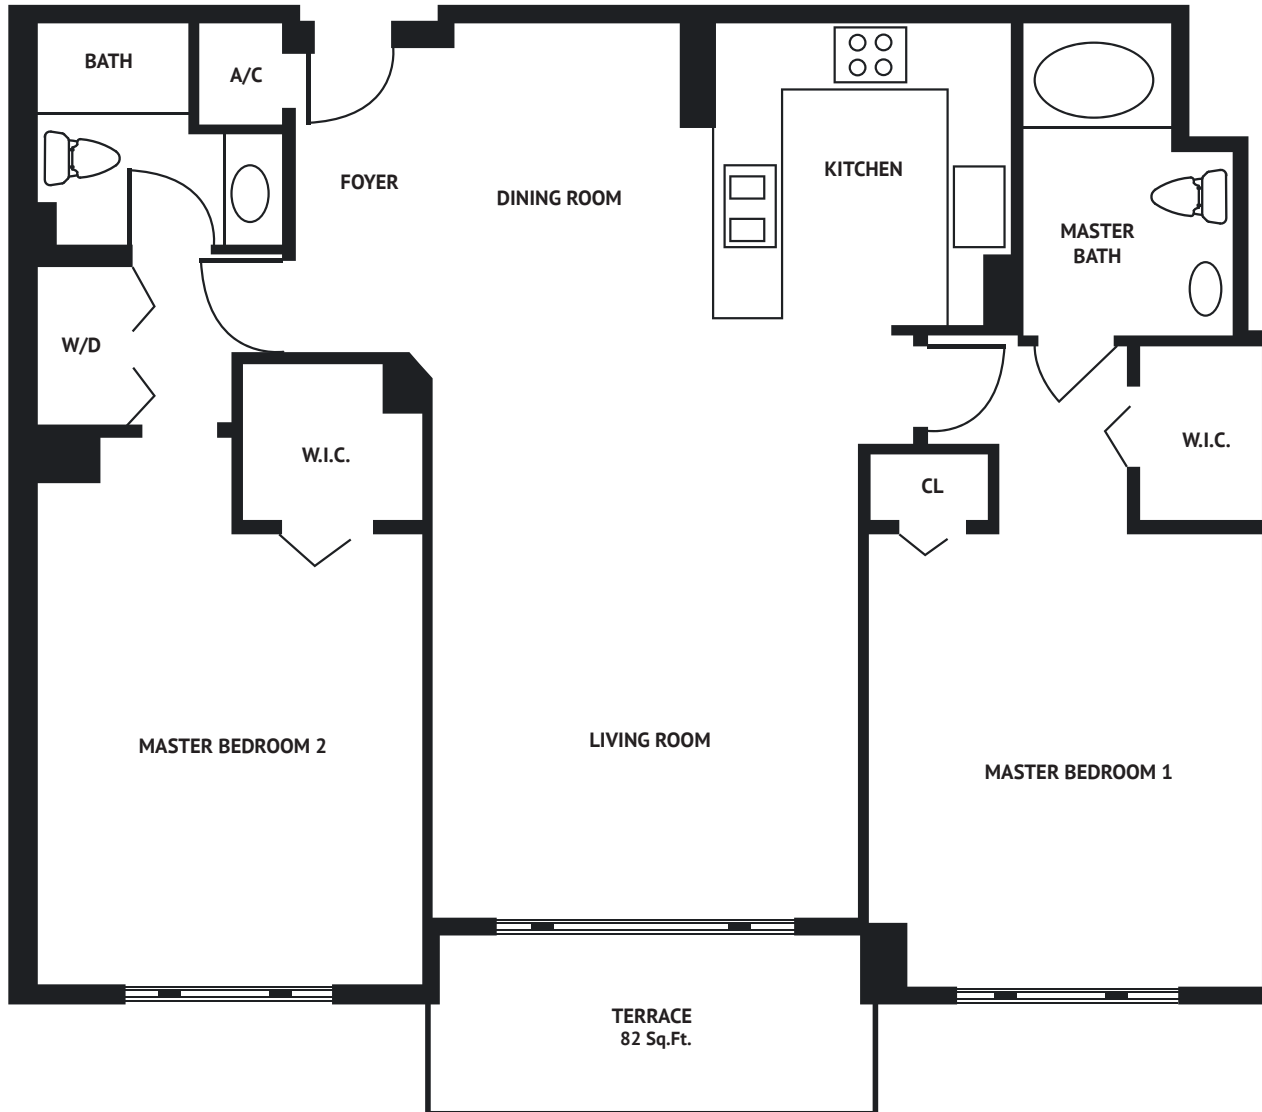

2080 Hallandale

Hallandale Beach

Unit 09,10

2 BEDROOMS 2 BATHS

INTERIOR AREA: 1200 SQ. FT. 111 M²

EXTERIOR AREA: 82 SQ. FT. 7,6 M²

www.MiamiResidence.com

305-751-1000