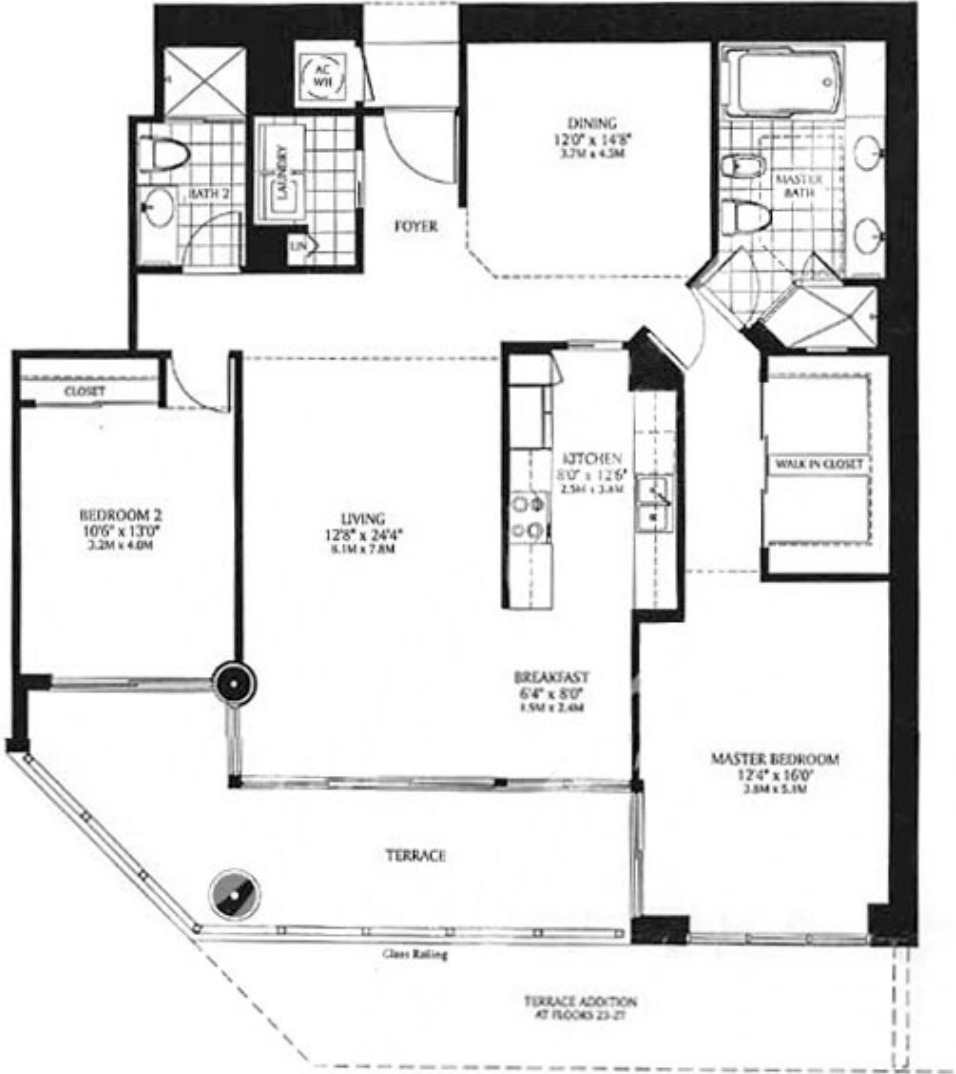

Oceania IV

Sunny Isles Beach

Unit 55

2 BEDROOMS 2 BATHS

INTERIOR AREA: 1566 SQ. FT. 145 M²
EXTERIOR AREA: 428 SQ. FT. 40 M²