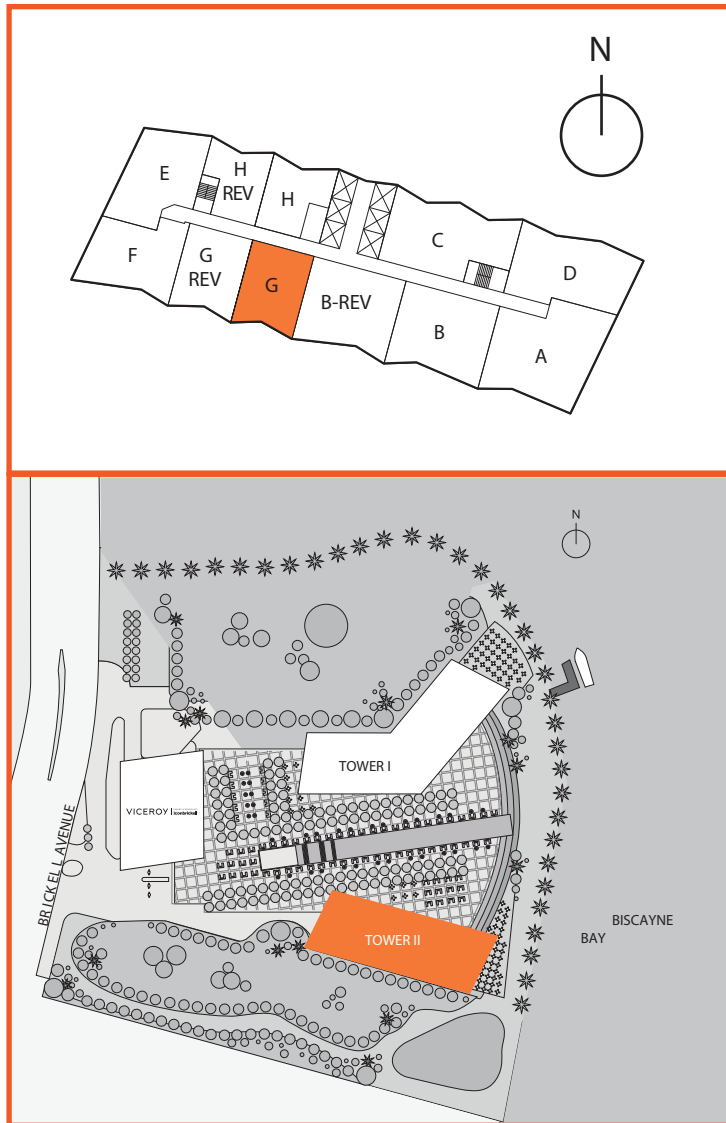

1 Bed room / 1 Bath
Area under AC: 984 SF / 91.41 m²
Balcony: 137 SF / 12.72 m²
Total: 1,121 SF / 104.14 m²

Stated dimensions are measured to the exterior boundaries of the exterior walls and the centerline of interior demising walls and in fact vary from the dimensions that would be determined by using the description and definition of the "Unit" set forth in the Declaration (which generally only includes the interior airspace between the perimeter walls and excludes interior structural components). Additionally, measurements of rooms set forth on any floor plan are generally taken at the greatest points of each given room (as if the room were a perfect rectangle), without regard for any cutouts. Accordingly, the area of the actual room will typically be smaller than the product obtained by multiplying the stated length times width. All dimensions are approximate and all floor plans and development plans are subject to change.