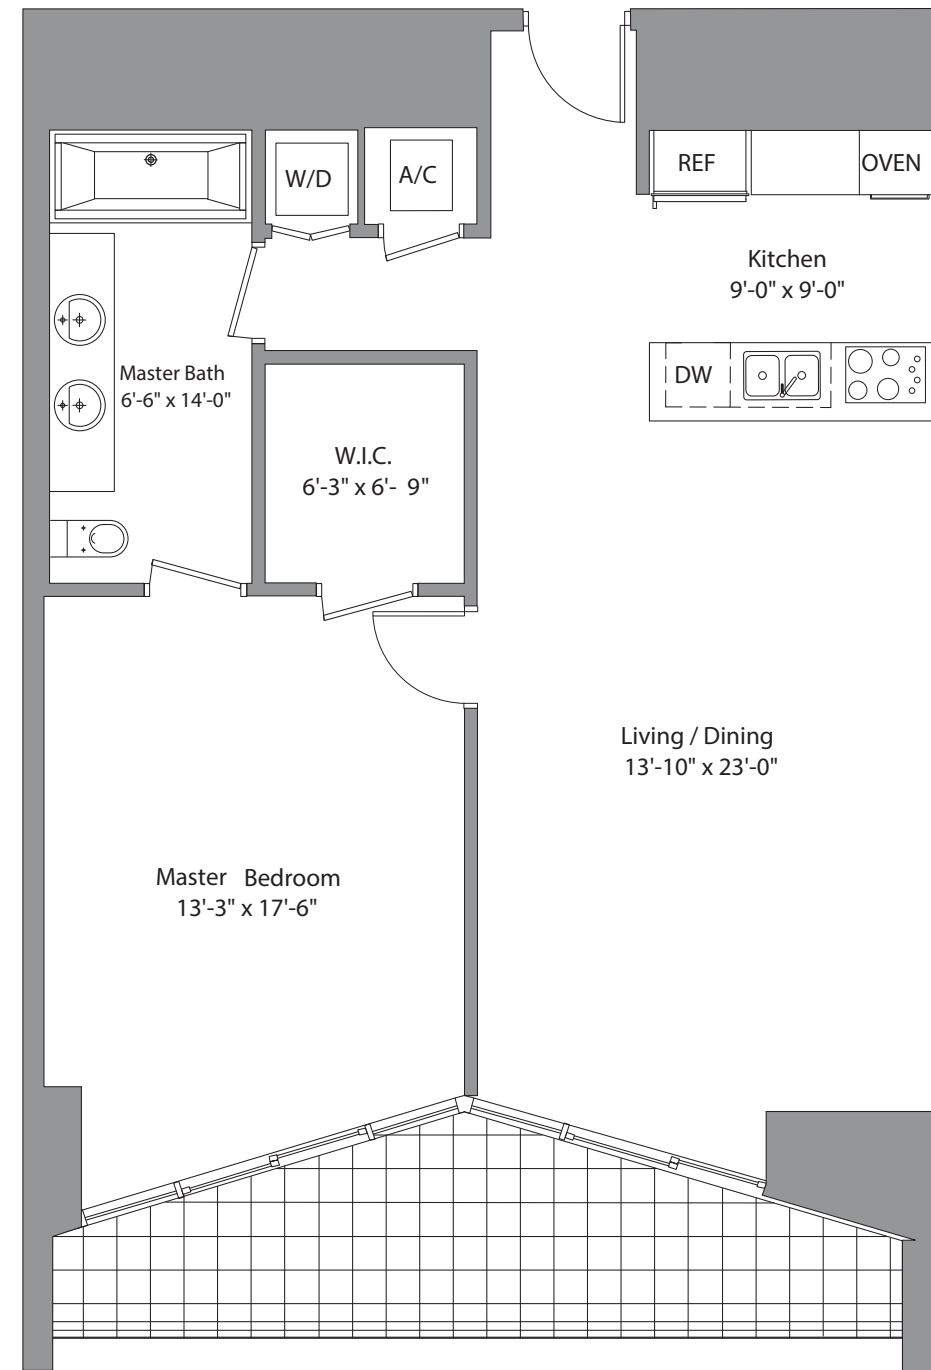

1 Bed room / 1 Bath
Area under AC: 984 SF / 91.41 m²
Balcony: 137 SF / 12.72 m²
Total: 1,121 SF / 104.14 m²

Stated dimensions are measured to the exterior boundaries of the exterior walls and the centerline of interior demising walls and in fact vary from the dimensions that would be determined by using the description and definition of the "Unit" set forth in the Declaration (which generally only includes the interior airspace between the perimeter walls and excludes interior structural components). Additionally, measurements of rooms set forth on any floor plan are generally taken at the greatest points of each given room (as if the room were a perfect rectangle), without regard for any cutouts. Accordingly, the area of the actual room will typically be smaller than the product obtained by multiplying the stated length times width. All dimensions are approximate and all floor plans and development plans are subject to change.