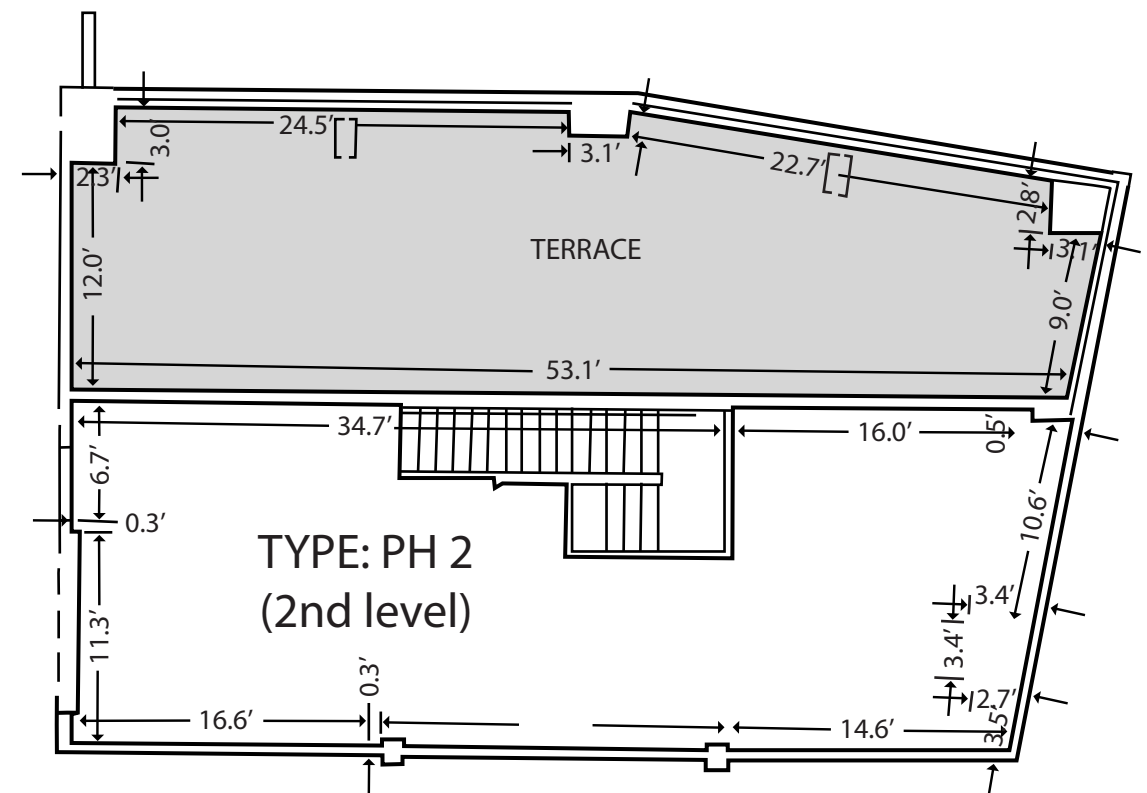

3 Bed room / 3 Bath
Area: 2,630 SF / 244.33 m²

Stated dimensions are measured to the exterior boundaries of the exterior walls and the centerline of interior demising walls and in fact vary from the dimensions that would be determined by using the description and definition of the "Unit" set forth in the Declaration (which generally only includes the interior airspace between the perimeter walls and excludes interior structural components). Additionally, measurements of rooms set forth on any floor plan are generally taken at the greatest points of each given room (as if the room were a perfect rectangle), without regard for any cutouts. Accordingly, the area of the actual room will typically be smaller than the product obtained by multiplying the stated length times width. All dimensions are approximate and all floor plans and development plans are subject to change.