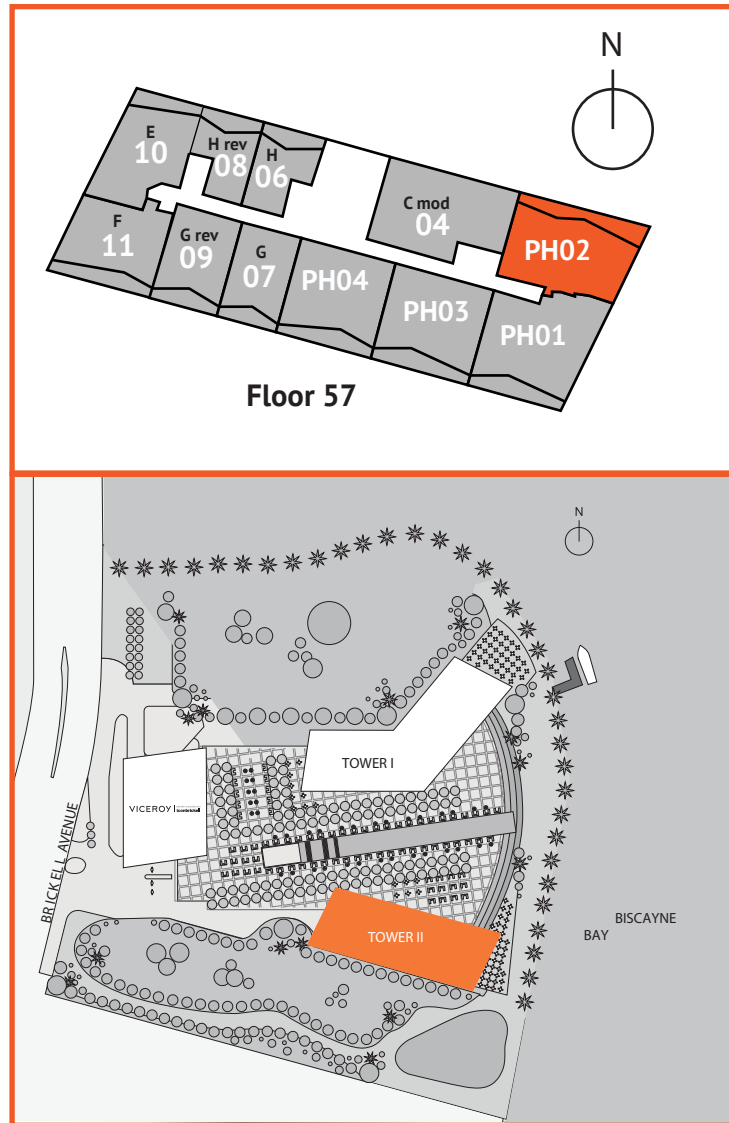

3 Bed room / 3 Bath
Area: 2,630 SF / 244.33 m²

Stated dimensions are measured to the exterior boundaries of the exterior walls and the centerline of interior demising walls and in fact vary from the dimensions that would be determined by using the description and definition of the "Unit" set forth in the Declaration (which generally only includes the interior airspace between the perimeter walls and excludes interior structural components). Additionally, measurements of rooms set forth on any floor plan are generally taken at the greatest points of each given room (as if the room were a perfect rectangle), without regard for any cutouts. Accordingly, the area of the actual room will typically be smaller than the product obtained by multiplying the stated length times width. All dimensions are approximate and all floor plans and development plans are subject to change.