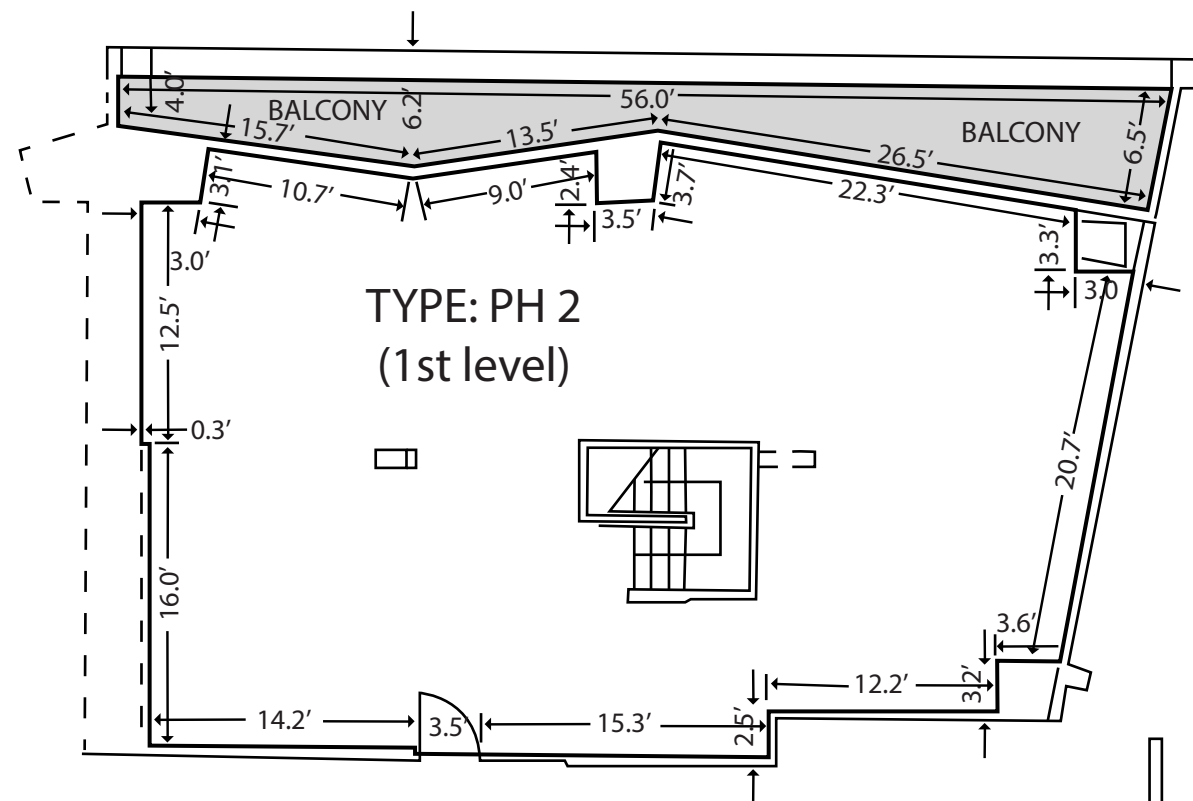

3 Bed room / 3 Bath
Area: 2,630 SF / 244.33 m²

Stated dimensions are measured to the exterior boundaries of the exterior walls and the centerline of interior demising walls and in fact vary from the dimensions that would be determined by using the description and definition of the "Unit" set forth in the Declaration (which generally only includes the interior airspace between the perimeter walls and excludes interior structural components). Additionally, measurements of rooms set forth on any floor plan are generally taken at the greatest points of each given room (as if the room were a perfect rectangle), without regard for any cutouts. Accordingly, the area of the actual room will typically be smaller than the product obtained by multiplying the stated length times width. All dimensions are approximate and all floor plans and development plans are subject to change.