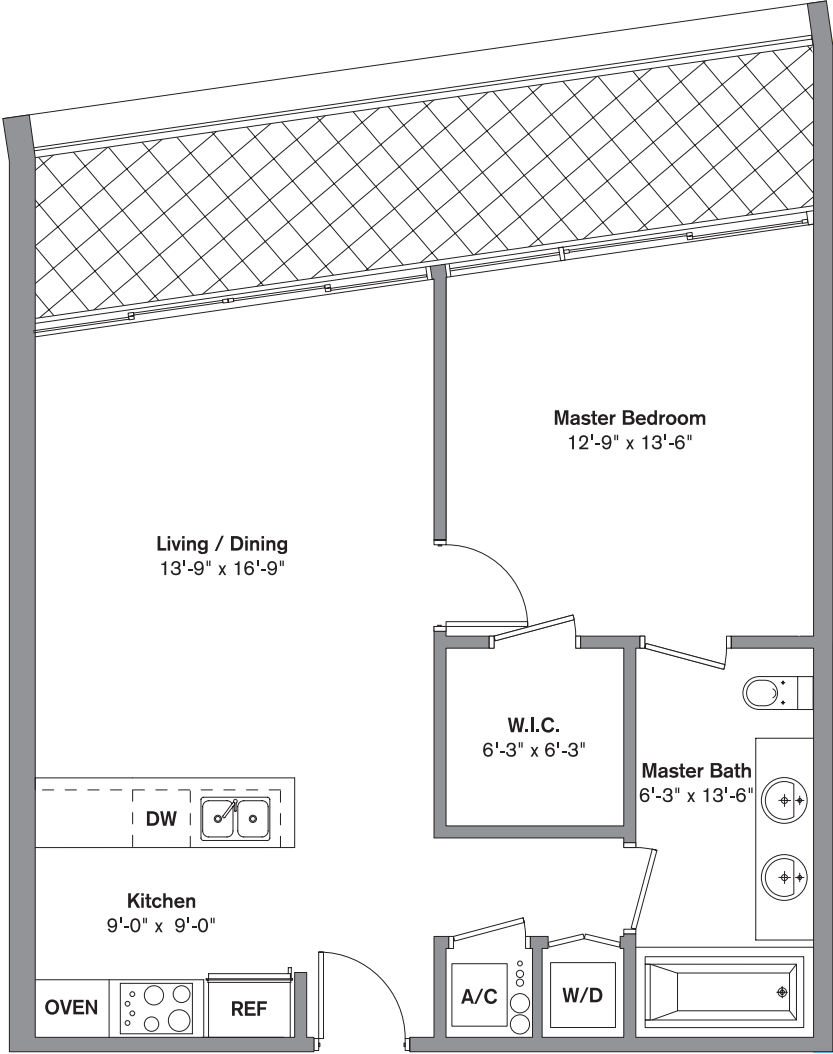

RESIDENCE UNIT J

1 Bedroom / 1 Bath

Total: 790 SF