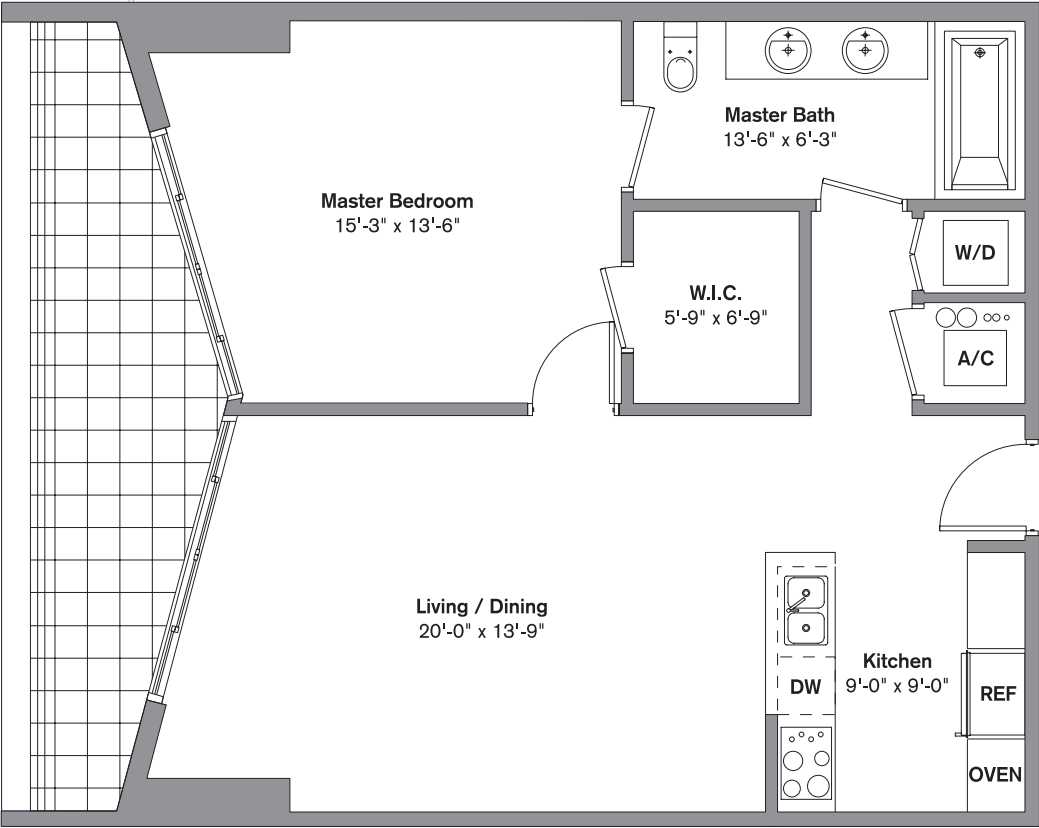

RESIDENCE UNIT H

1 Bedroom / 1 Bath

Total: 842 SF