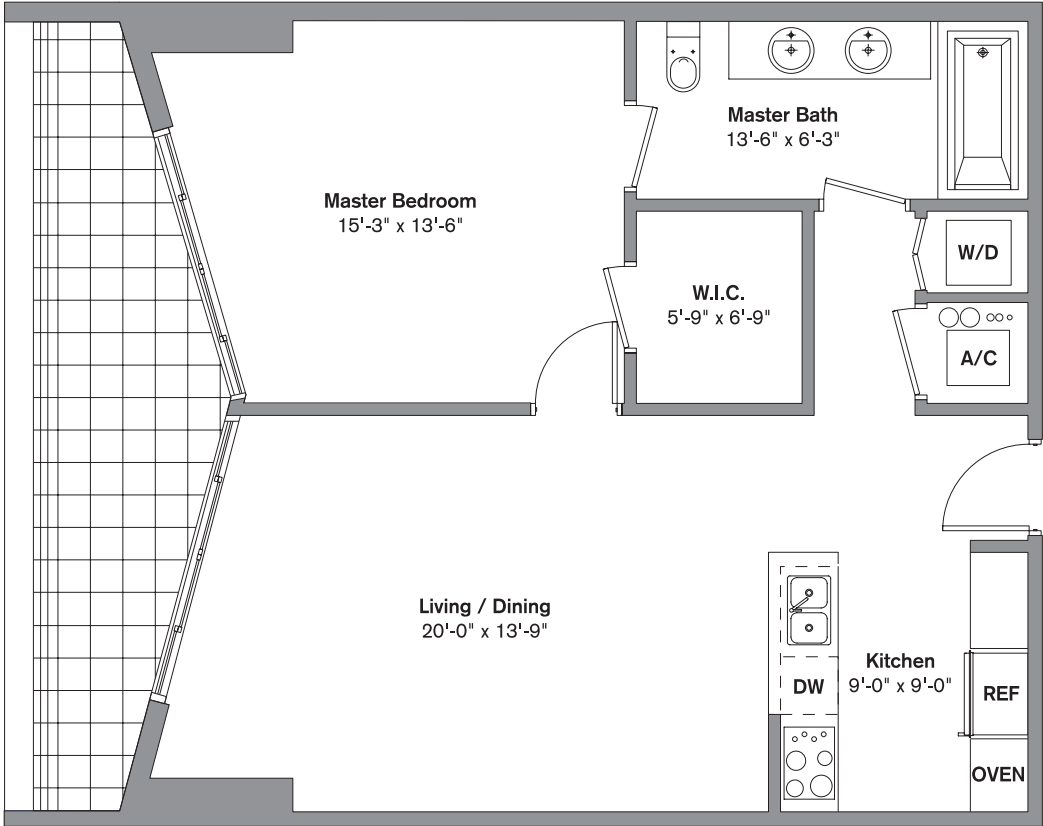

RESIDENCE UNIT H

1 Bedroom / 1 Bath

Total: 842 SF