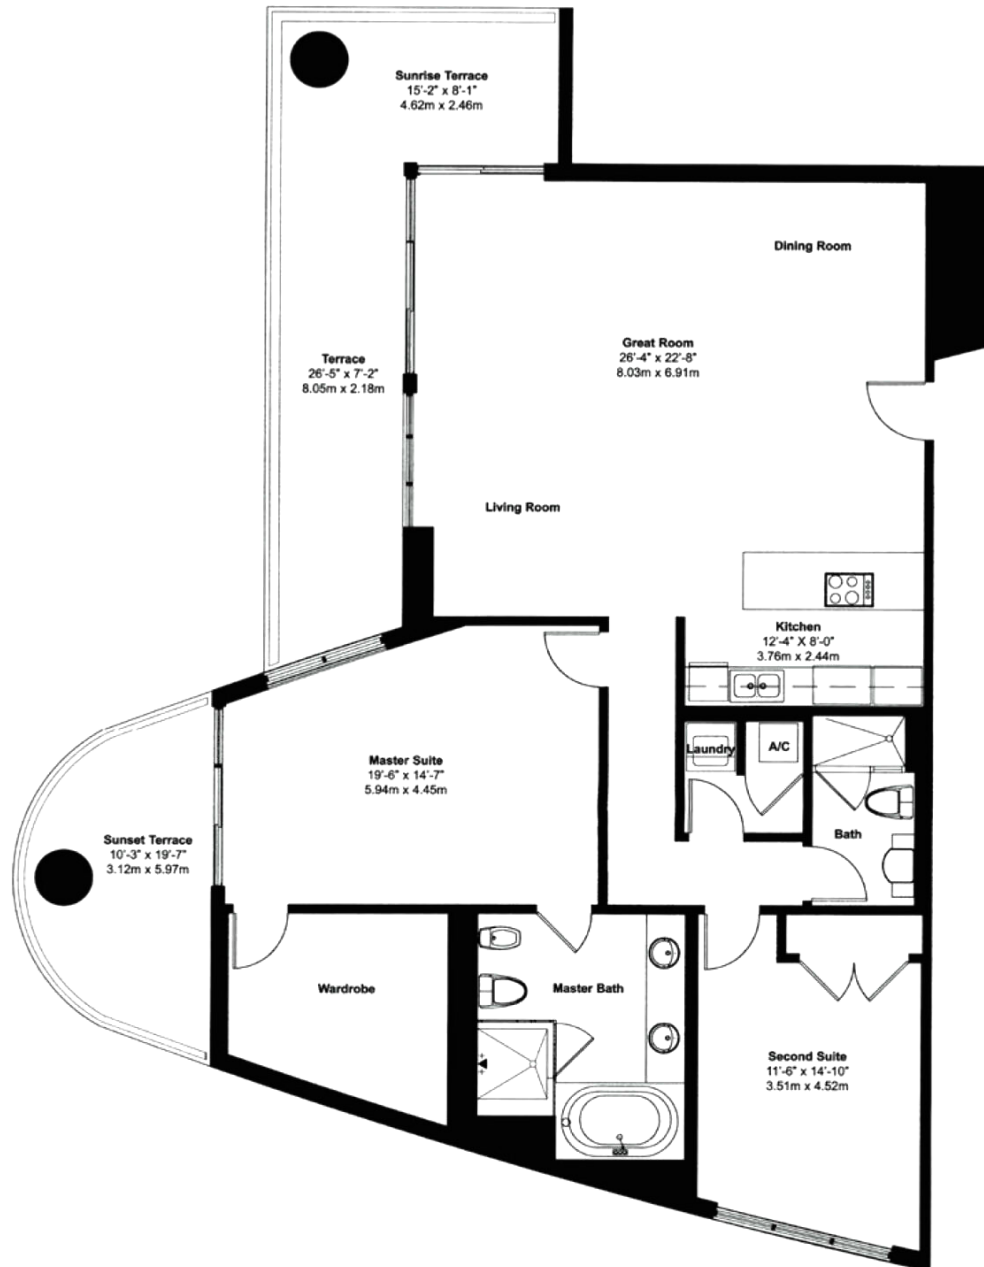

# Beach Club I

## Hallandale Beach

## Unit 05,10

2 BEDROOMS 2 BATHS

INTERIOR AREA: 1782 SQ. FT. 166 M<sup>2</sup>

EXTERIOR AREA: 517 SQ. FT. 48 M<sup>2</sup>

[www.MiamiResidence.com](http://www.MiamiResidence.com)

305-751-1000

**Miami Residence Realty**