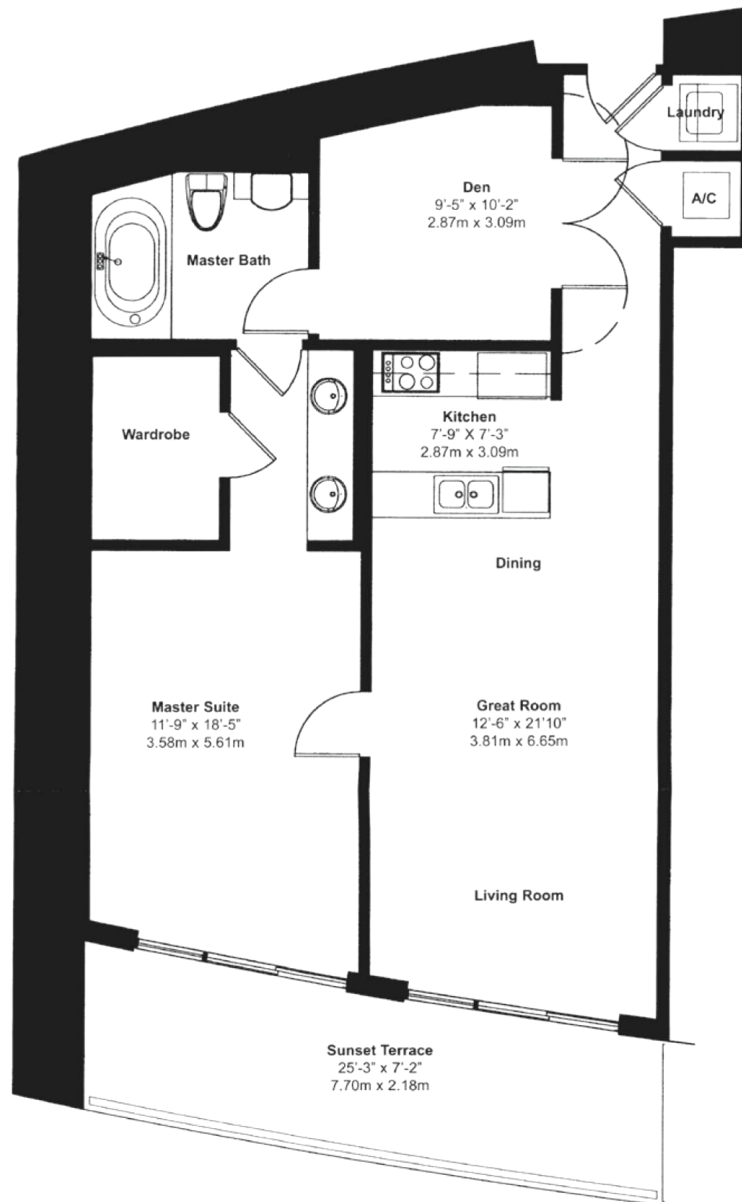

Beach Club I

Hallandale Beach

Unit 06,09

2 BEDROOMS 1 BATHS

INTERIOR AREA: 1086 SQ. FT. 101 M²

EXTERIOR AREA: 182 SQ. FT. 17 M²

www.MiamiResidence.com

305-751-1000