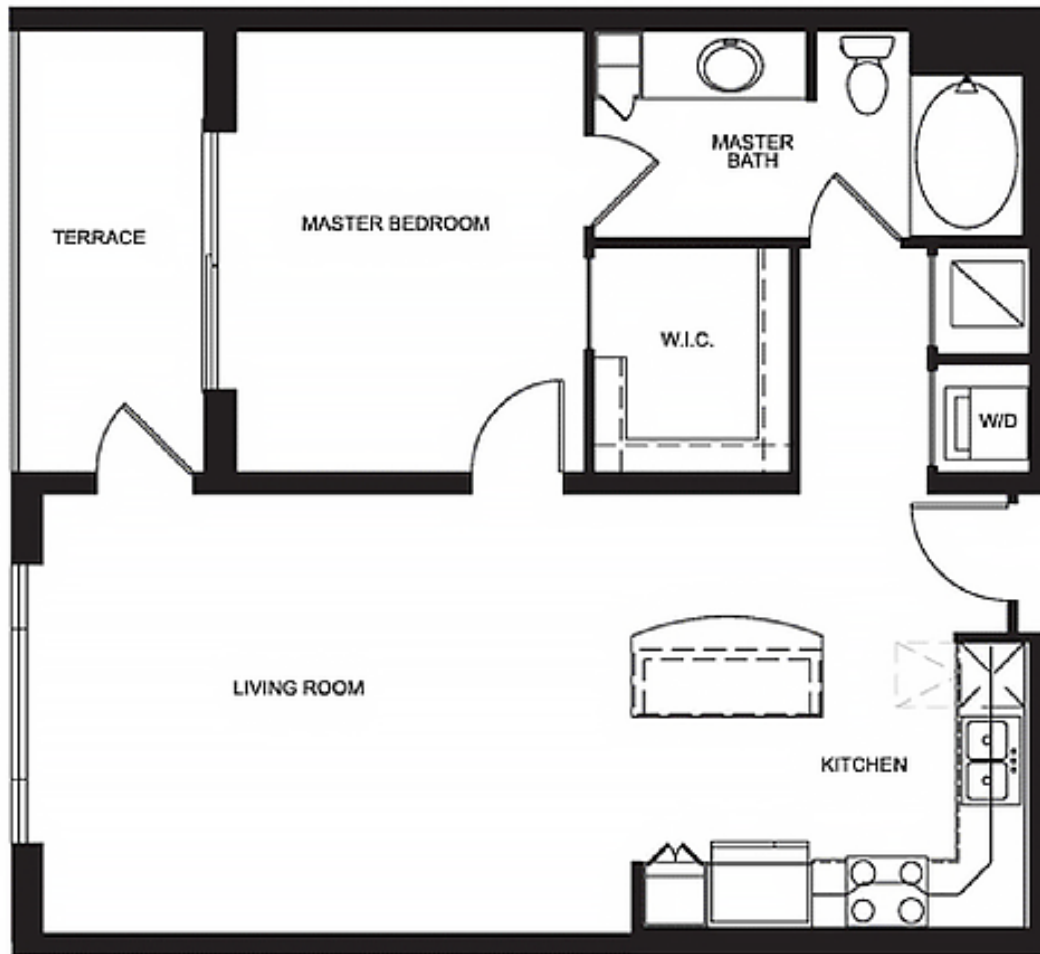

Ocean Marine Yacht Club
Hallandale Beach

Unit 07

1 BEDROOMS 1 BATHS

INTERIOR AREA: 837 SQ. FT. 78 M²

EXTERIOR AREA: 75 SQ. FT. 7 M²

www.MiamiResidence.com

305-751-1000

Miami Residence Realty