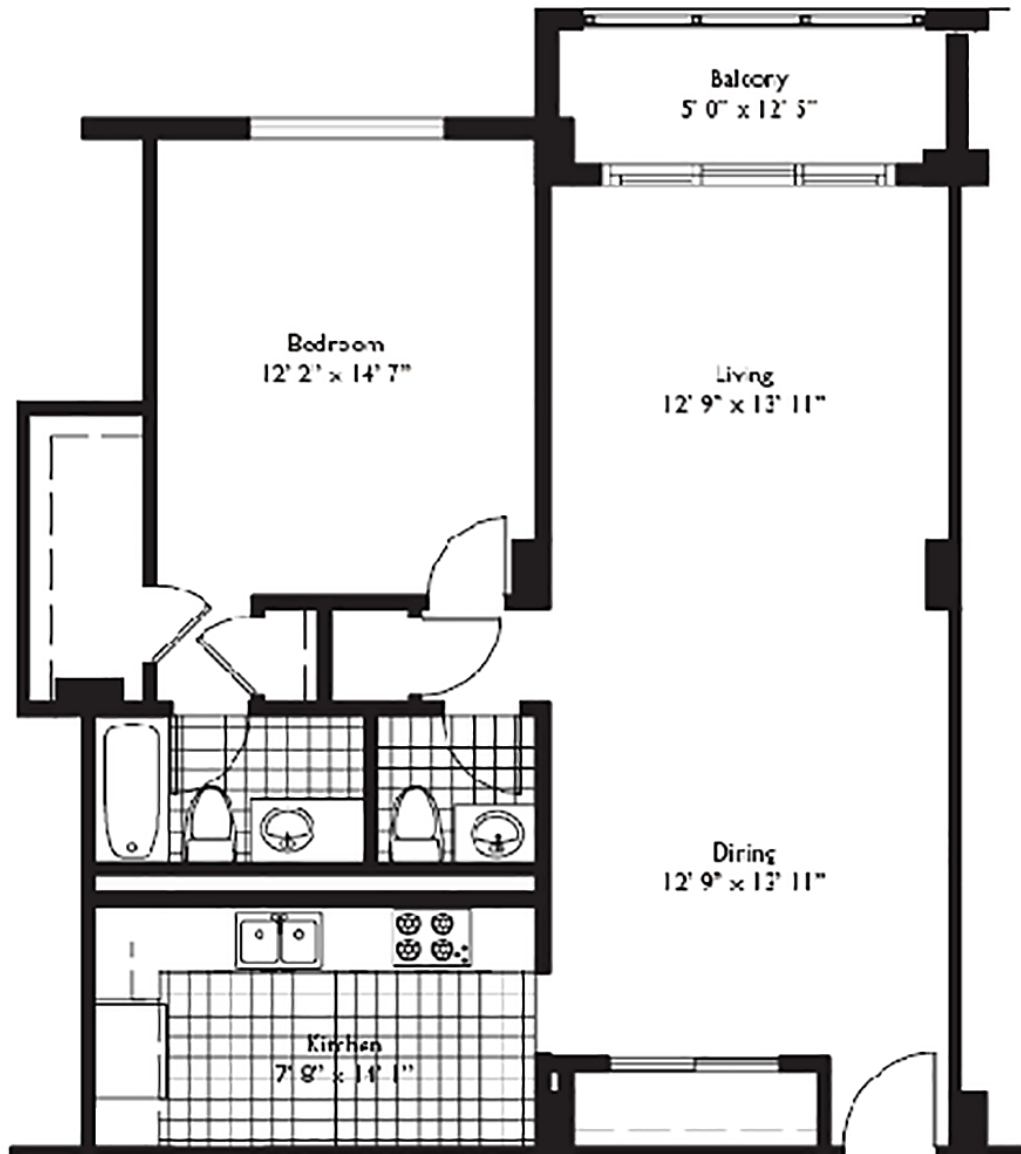

## Hollywood Beach

## Unit 08

1 BEDROOMS 1.5 BATHS

INTERIOR AREA: 906 SQ. FT. 84 M<sup>2</sup>

EXTERIOR AREA: 55 SQ. FT. 5 M<sup>2</sup>

[www.MiamiResidence.com](http://www.MiamiResidence.com)

305-751-1000

**Miami Residence Realty**