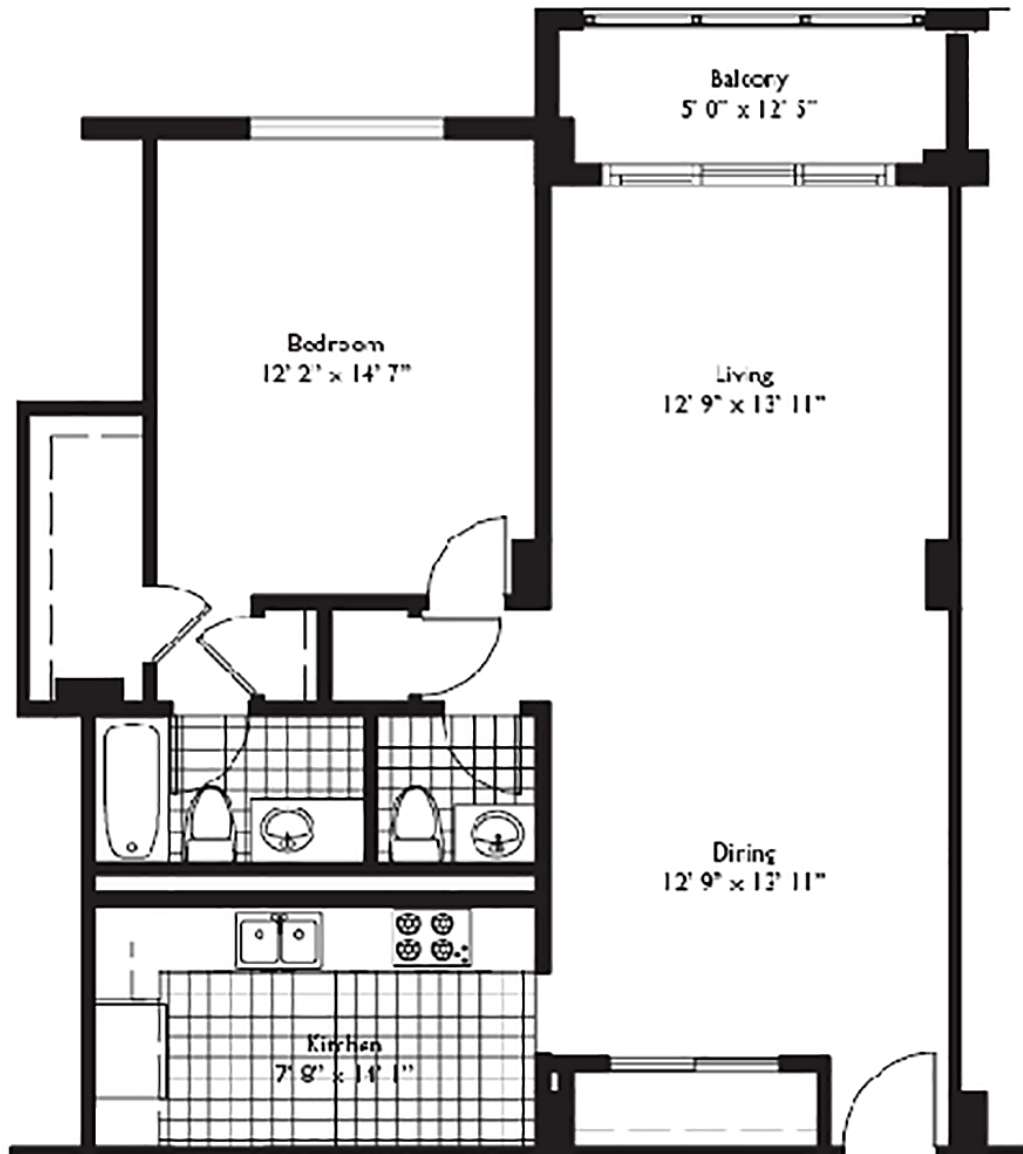

Residences on Hollywood
Hollywood Beach

Unit 12

1 BEDROOMS 1.5 BATHS

INTERIOR AREA: 906 SQ. FT. 84 M²

EXTERIOR AREA: 55 SQ. FT. 5 M²

www.MiamiResidence.com

305-751-1000

Miami Residence Realty