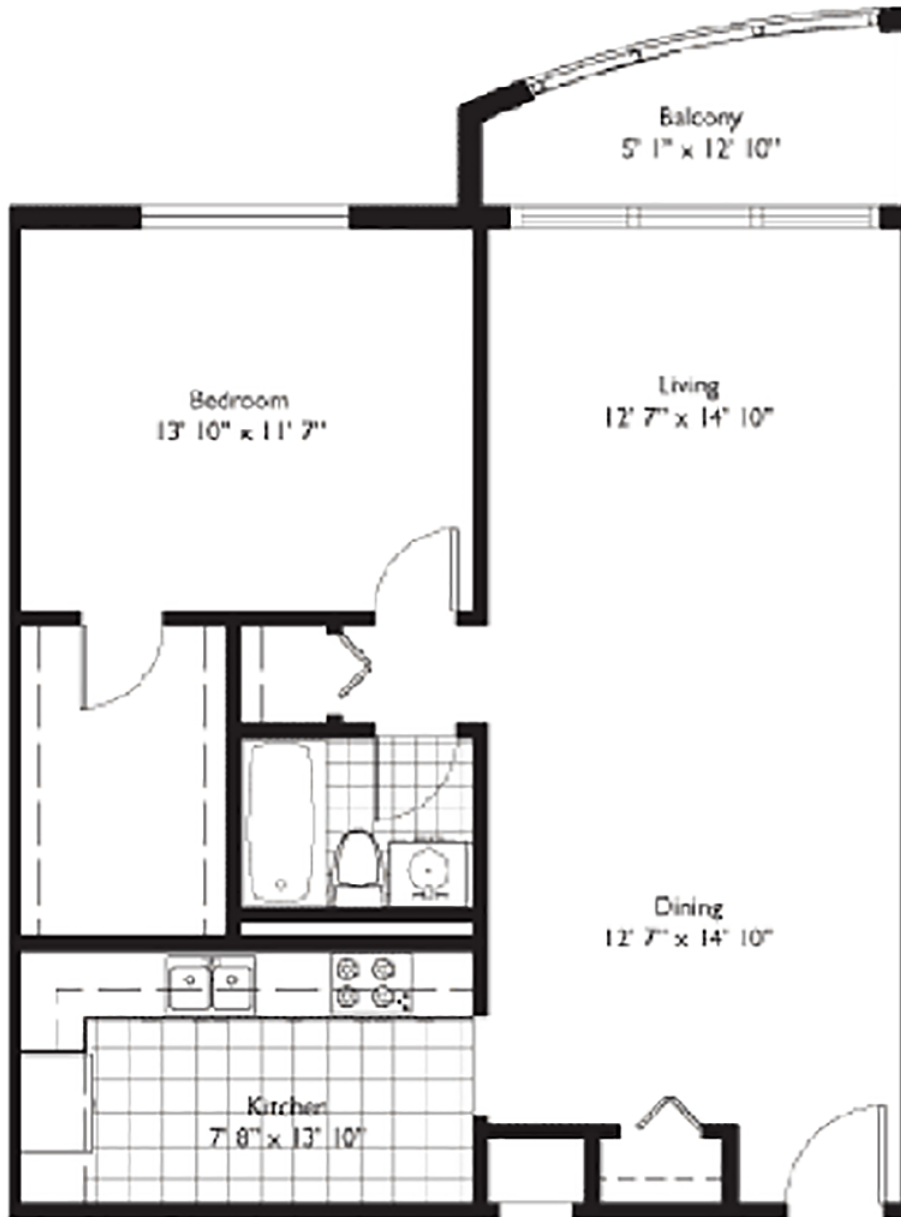

Residences on Hollywood Hollywood Beach

Unit 01

1 BEDROOMS 1 BATHS

INTERIOR AREA: 883 SQ. FT. 82 M²

EXTERIOR AREA: 58 SQ. FT. 5 M²

www.MiamiResidence.com

305-751-1000

Miami Residence Realty