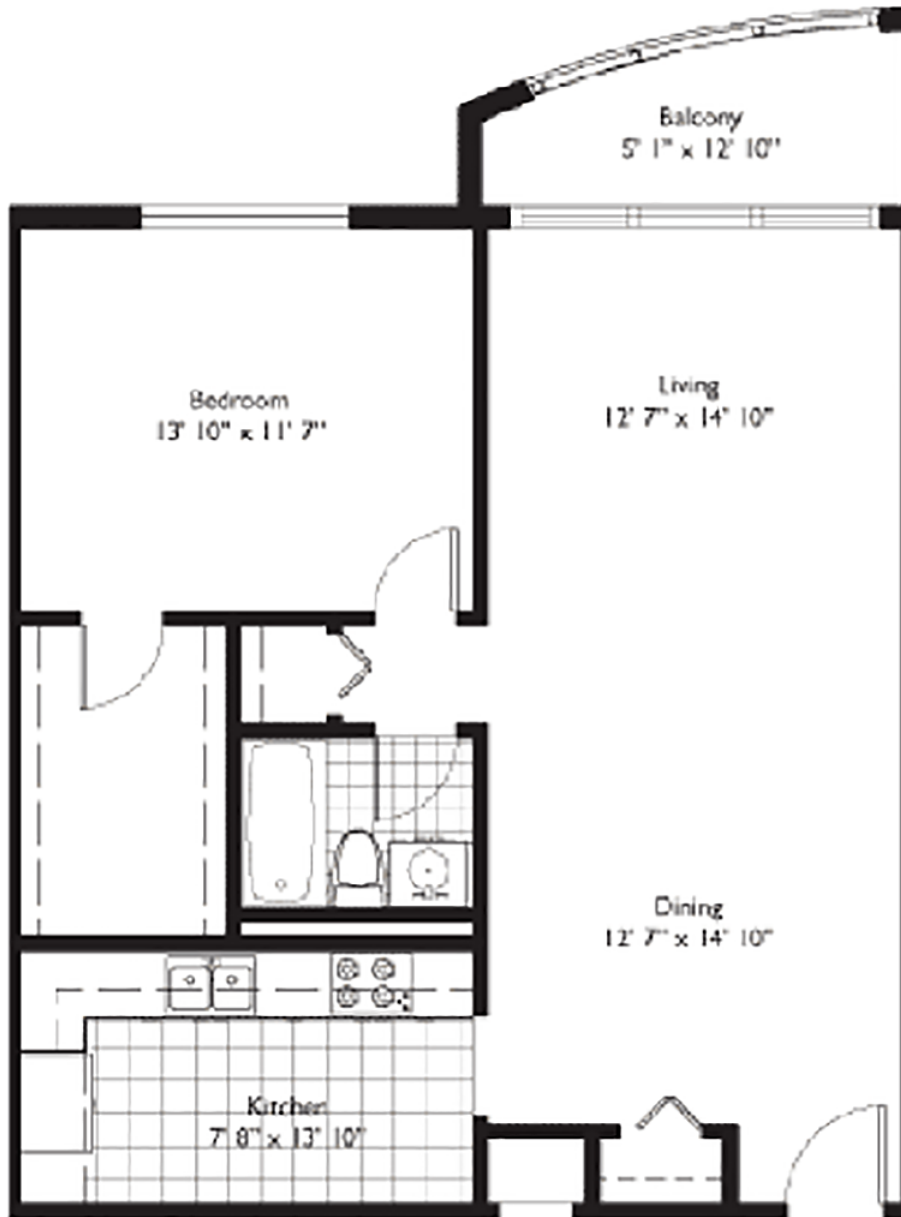

Residences on Hollywood Hollywood Beach

Unit 05

1 BEDROOMS 1 BATHS

INTERIOR AREA: 883 SQ. FT. 82 M²

EXTERIOR AREA: 58 SQ. FT. 5 M²

www.MiamiResidence.com

305-751-1000

Miami Residence Realty