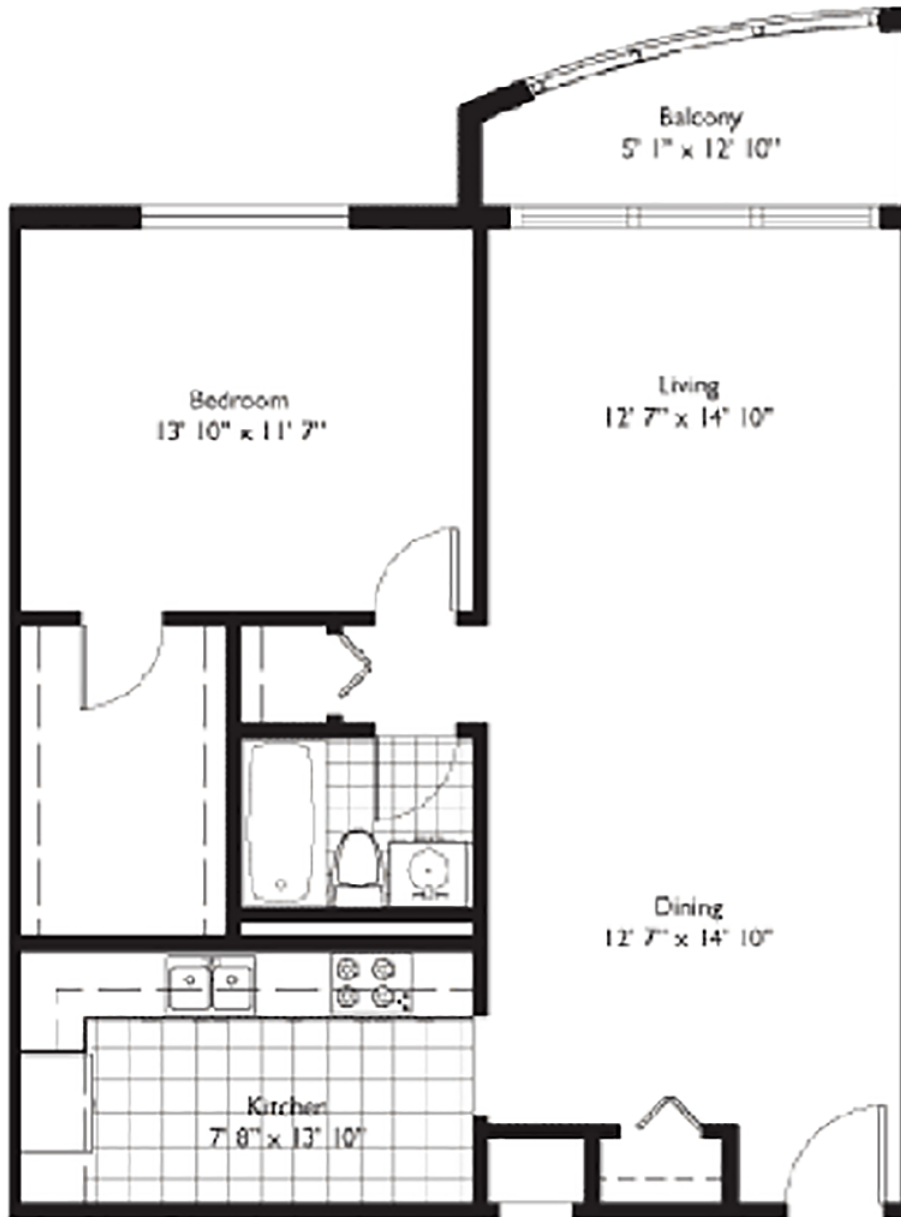

Residences on Hollywood
Hollywood Beach

Unit 19

1 BEDROOMS 1 BATHS

INTERIOR AREA: 883 SQ. FT. 82 M²

EXTERIOR AREA: 58 SQ. FT. 5 M²

www.MiamiResidence.com

305-751-1000

Miami Residence Realty