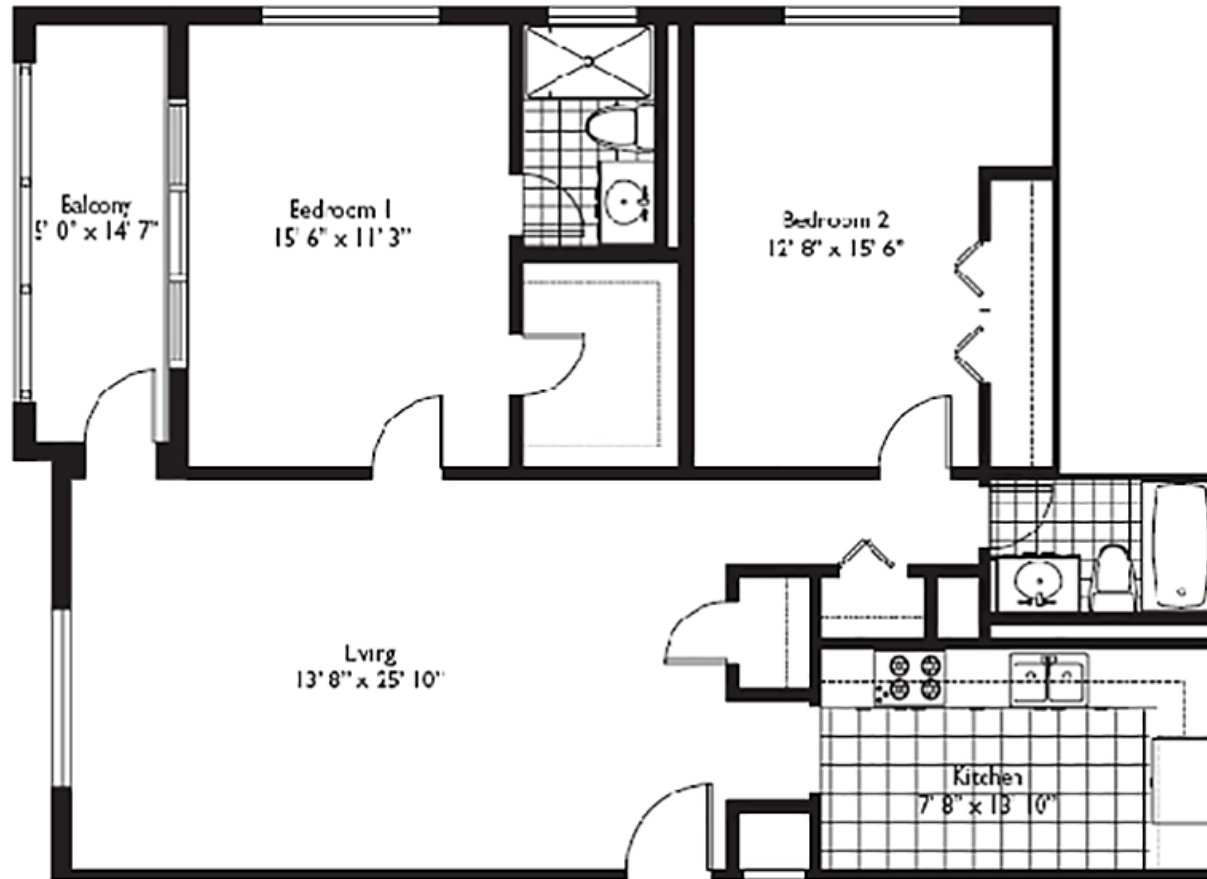

## Unit 43

2 BEDROOMS 2 BATHS

INTERIOR AREA: 1208 SQ. FT. 122 M<sup>2</sup>

EXTERIOR AREA: 71 SQ. FT. 7 M<sup>2</sup>

[www.MiamiResidence.com](http://www.MiamiResidence.com)

305-751-1000

**Miami Residence Realty**