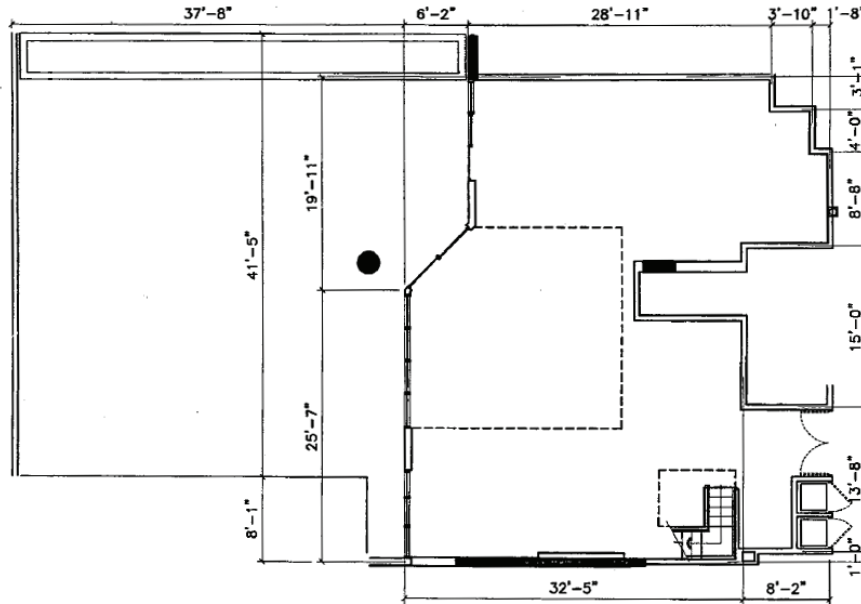

Lower Floor

Upper Floor

Condo 304

Interior - 2,819 ft² (261.8 m²)