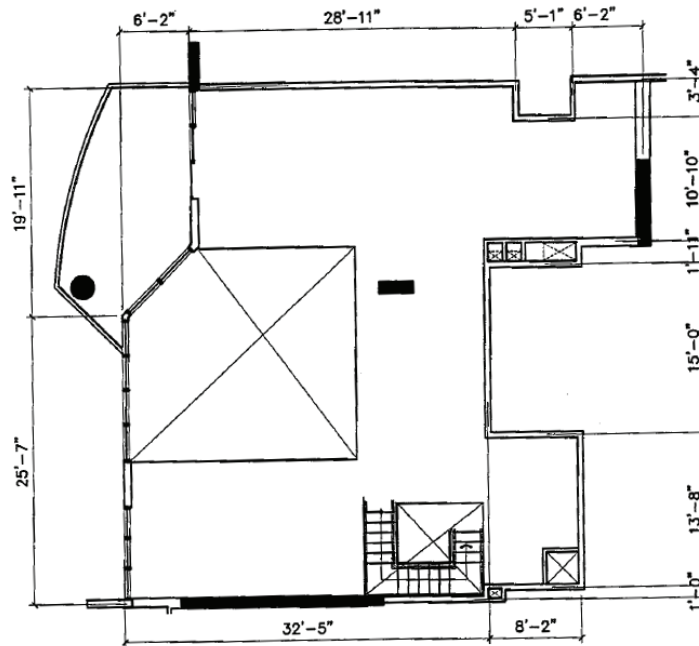

Lower Floor

Upper Floor

Condo 304

Interior - 2,819 ft² (261.8 m²)