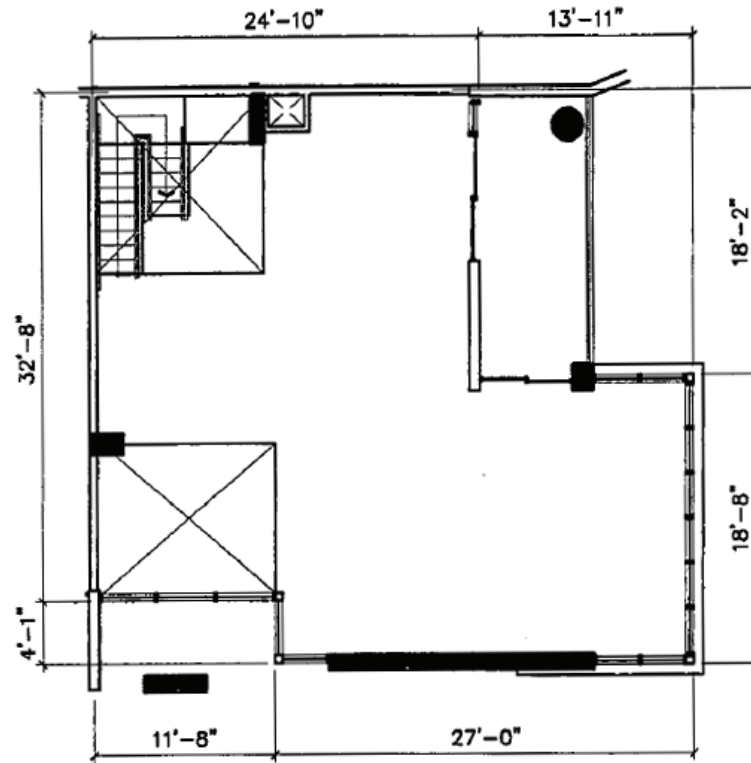

Condo 305

Interior - 1,756 ft² (163 m²)

Lower Floor

Upper Floor