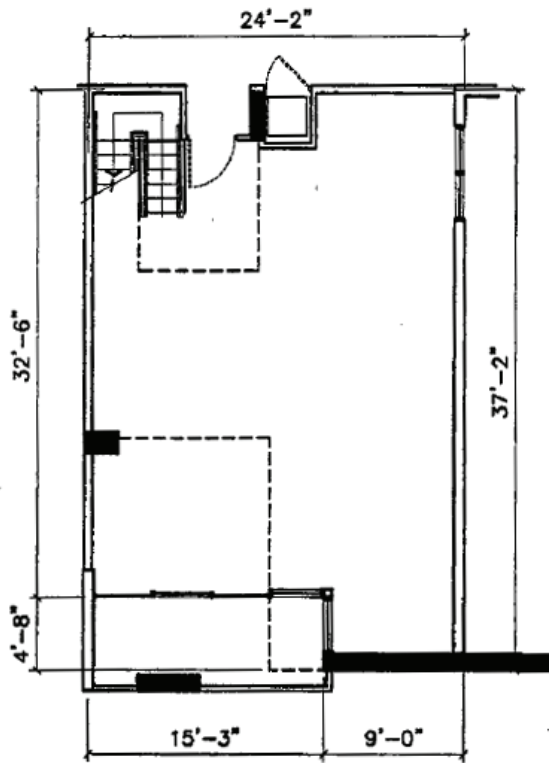

Condo 305

Interior - 1,756 ft² (163 m²)

Lower Floor

Upper Floor