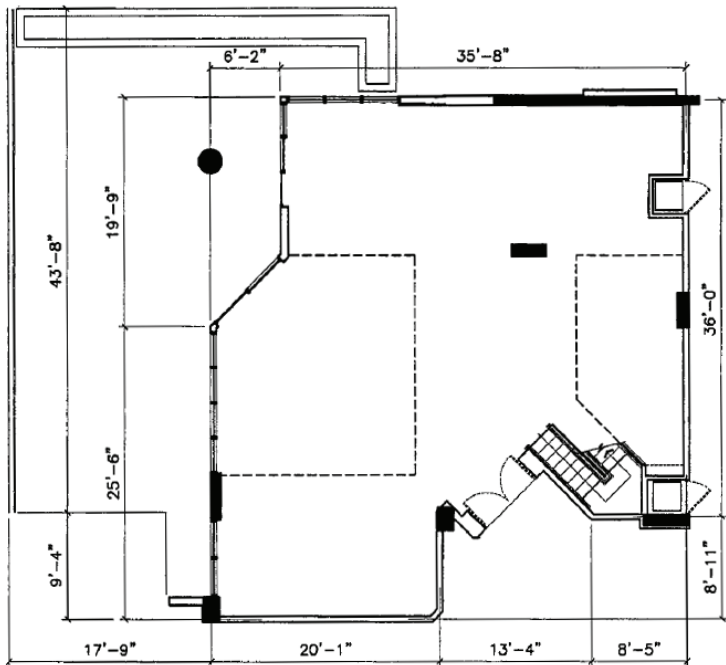

# Condo 306

Interior - 2,662 ft<sup>2</sup> (247.3 m<sup>2</sup>)

Lower Floor

Upper Floor