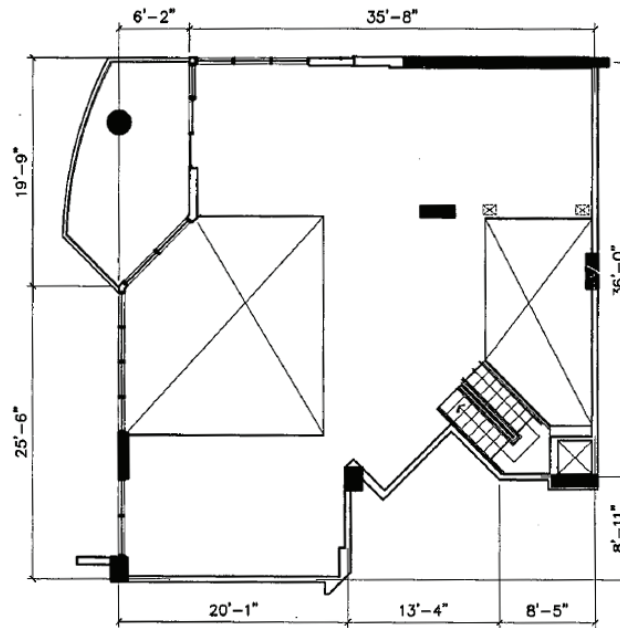

# Condo 306

Interior - 2,662 ft<sup>2</sup> (247.3 m<sup>2</sup>)

Lower Floor

Upper Floor