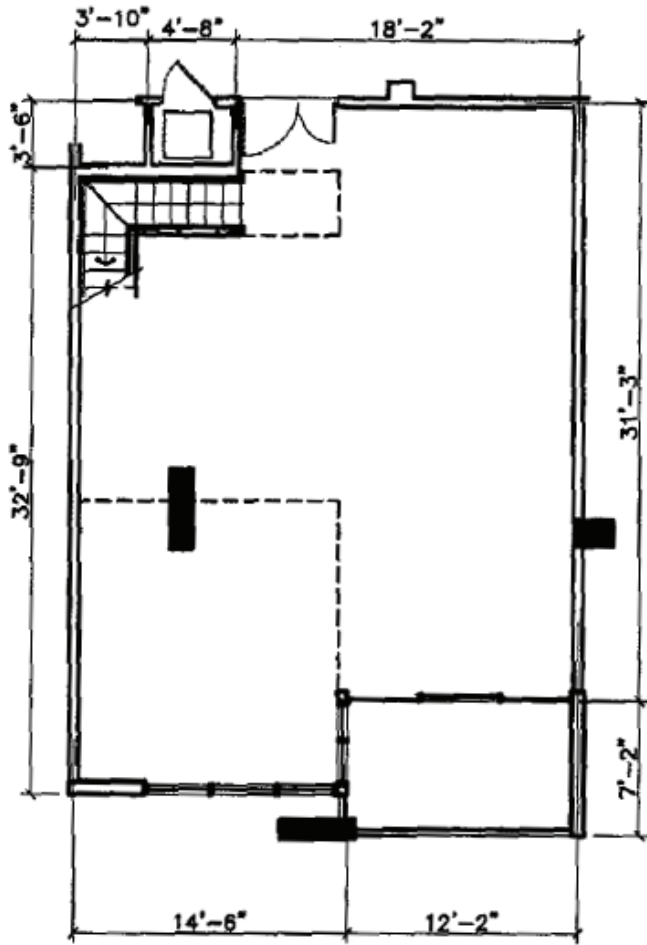

Condo 307

Interior - 1,498 ft² (139.2 m²)

Lower Floor

Upper Floor