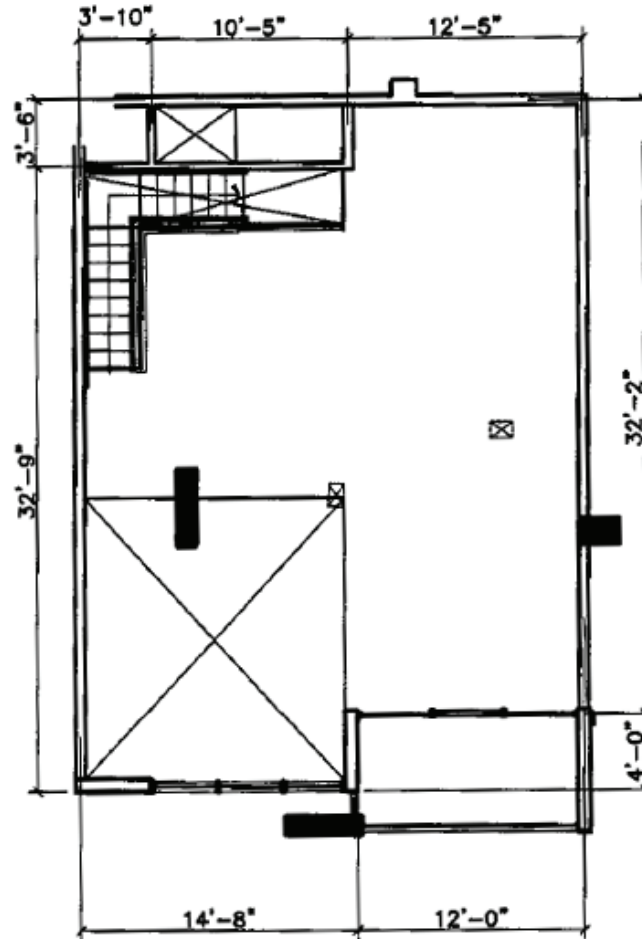

Condo 307

Interior - 1,498 ft² (139.2 m²)

Lower Floor

Upper Floor