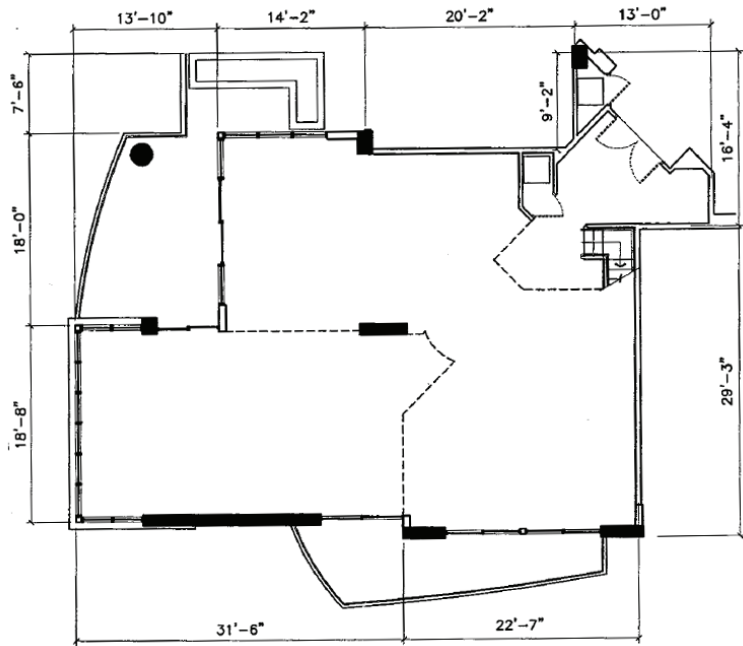

Condo 308

Interior - 2,805 ft² (260.6 m²)

Lower Floor

Upper Floor