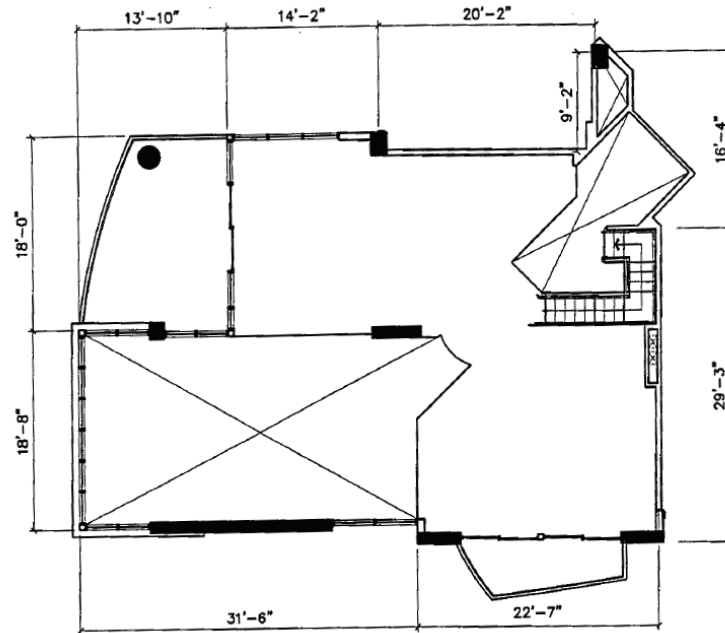

Condo 308

Interior - 2,805 ft² (260.6 m²)

Lower Floor

Upper Floor