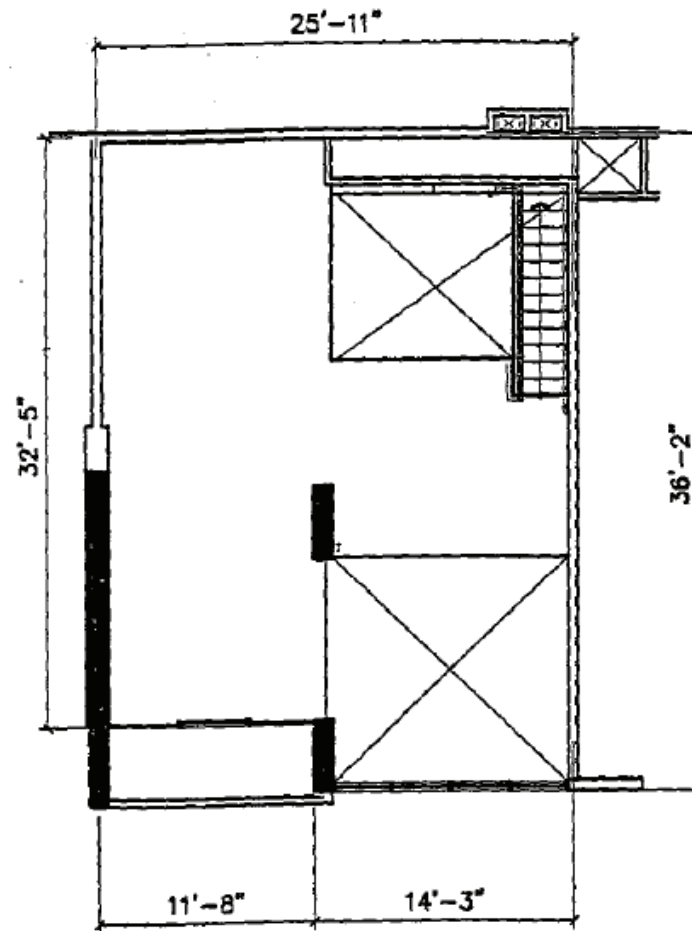

Lower Floor

Upper Floor

Condo 309

Interior - 1,491 ft² (138.5 m²)