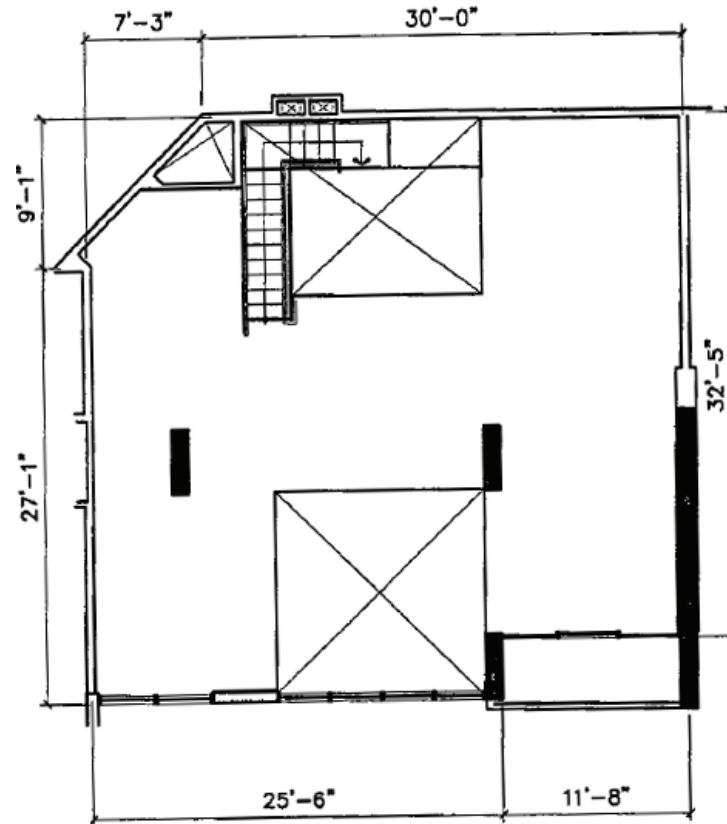

Lower Floor

Upper Floor

Condo 310

Interior - 2,232 ft² (207.4 m²)