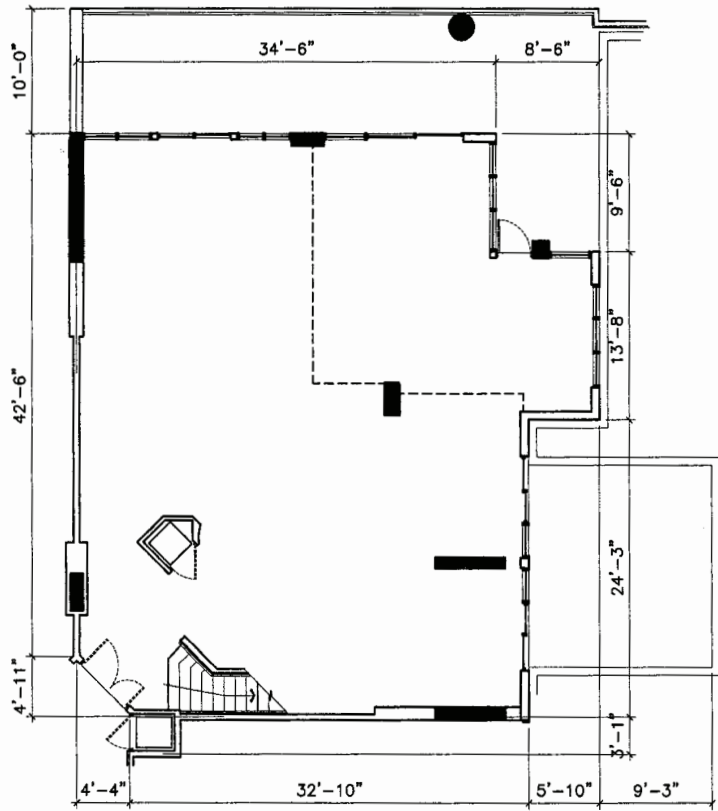

Condo 301

Interior - 3,142 ft² (291.9 m²)

Lower Floor

Upper Floor