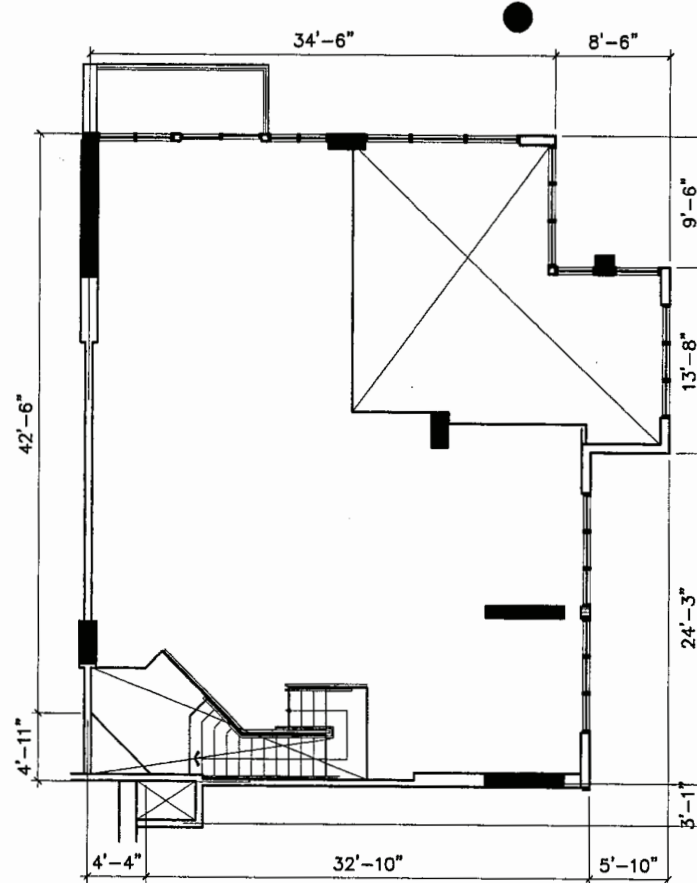

Condo 301

Interior - 3,142 ft² (291.9 m²)

Lower Floor

Upper Floor