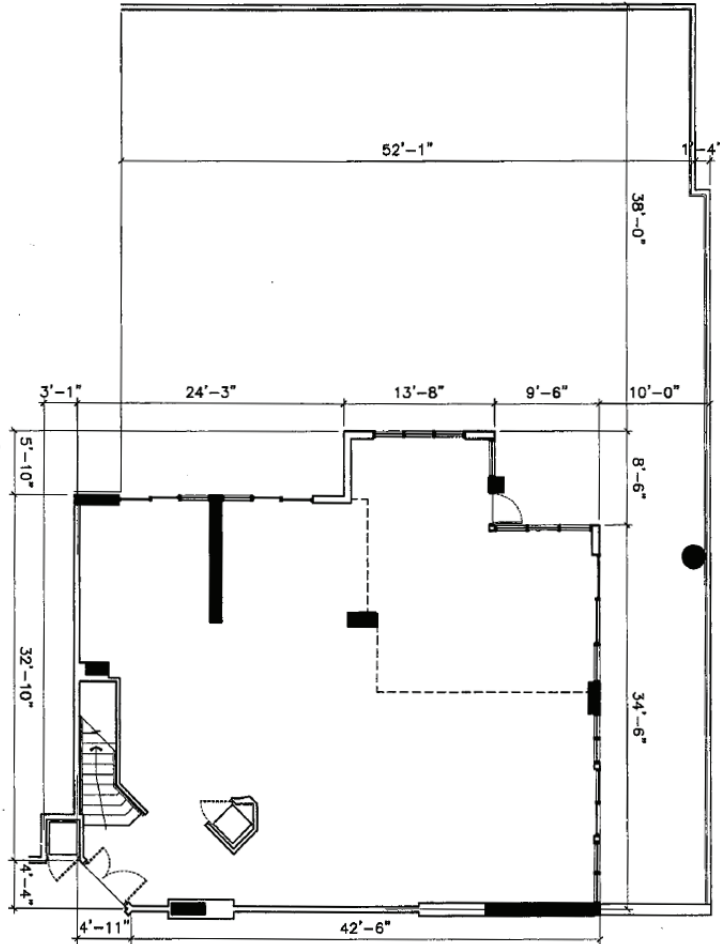

Condo 302

Interior - 3,149 ft² (292.5 m²)

Lower Floor

Upper Floor