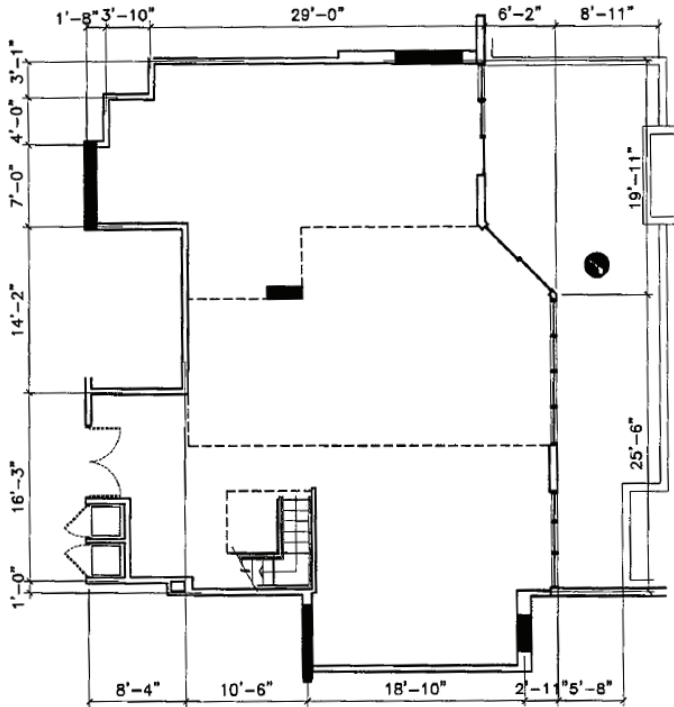

Condo 303

Interior - 2,960 ft² (275 m²)

Lower Floor

Upper Floor