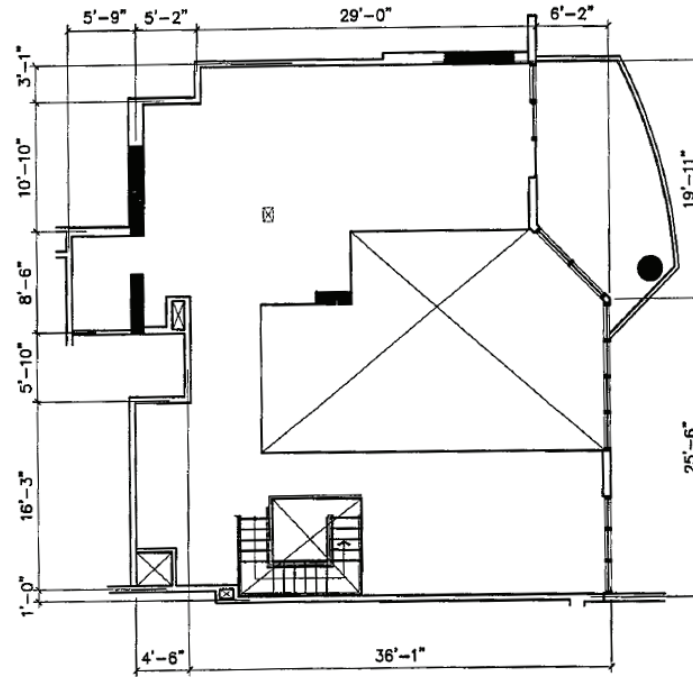

Condo 303

Interior - 2,960 ft² (275 m²)

Lower Floor

Upper Floor