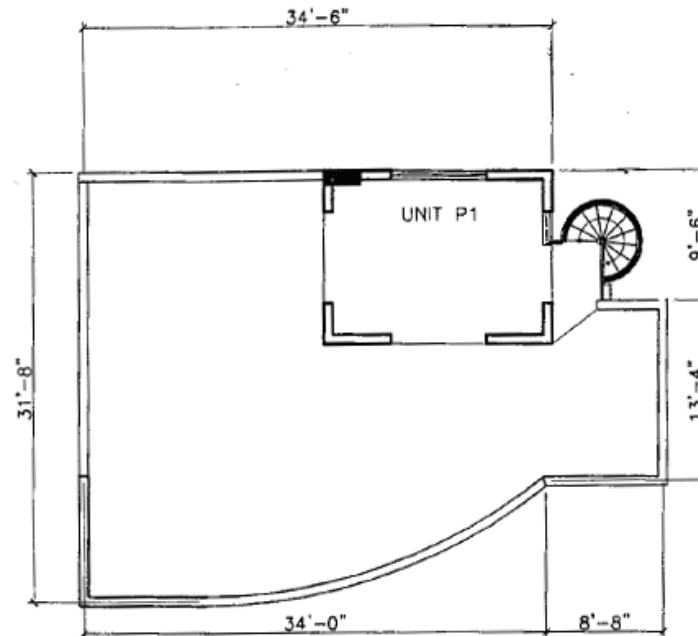

Tower Suite 1201

Interior - 1,818 ft² (168.9 m²)

Lower Floor

Upper Floor