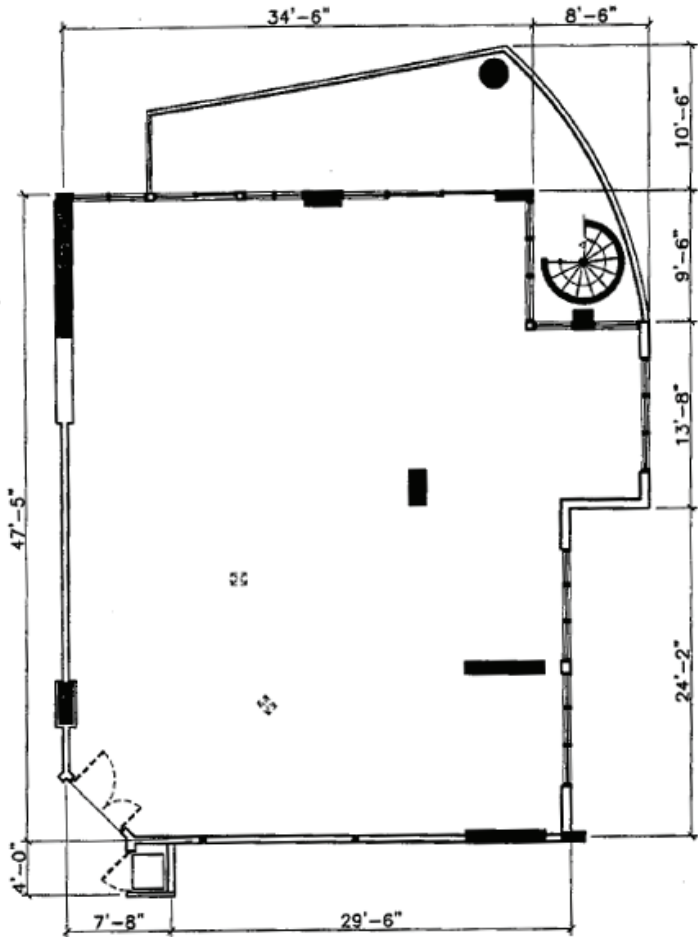

Tower Suite 1201

Interior - 1,818 ft² (168.9 m²)

Lower Floor

Upper Floor