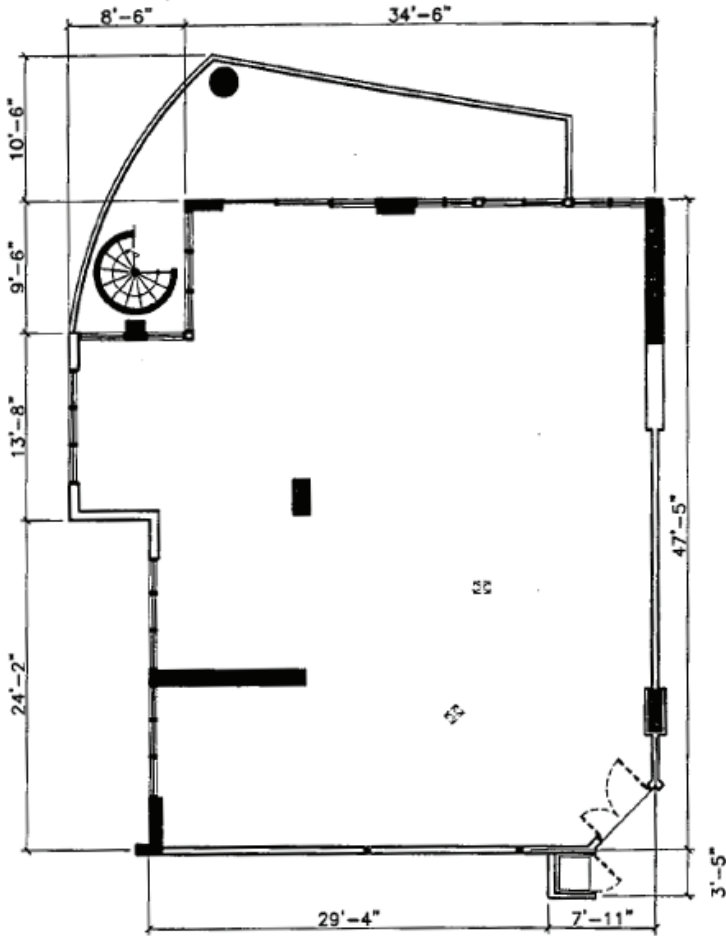

Tower Suite 1202

Interior - 1,818 ft² (168.9 m²)

Lower Floor

Upper Floor