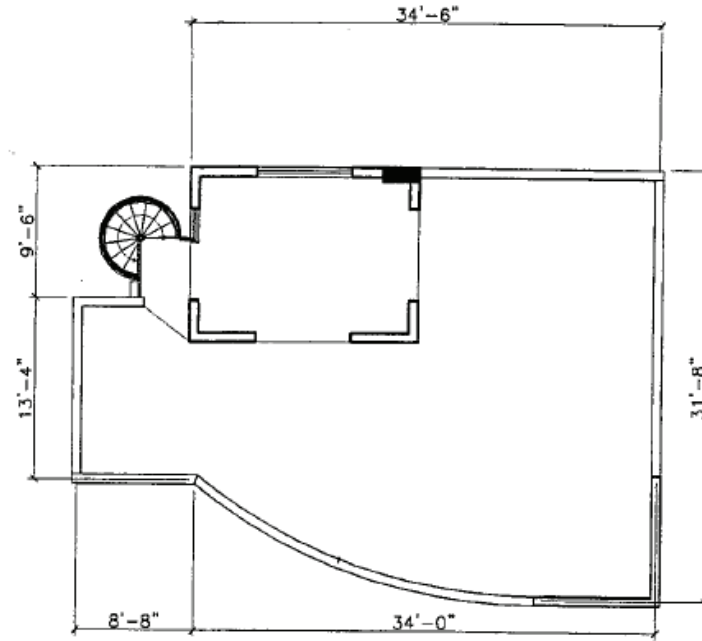

Tower Suite 1202

Interior - 1,818 ft² (168.9 m²)

Lower Floor

Upper Floor