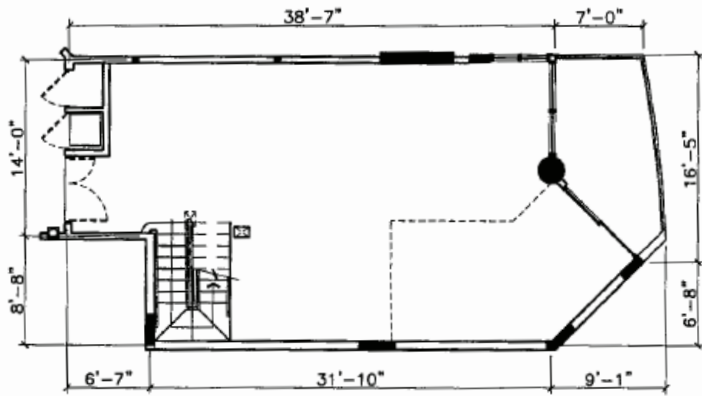

# Tower Suite 1203

Interior - 1,693 ft<sup>2</sup> (157.3 m<sup>2</sup>)

Lower Floor

Upper Floor