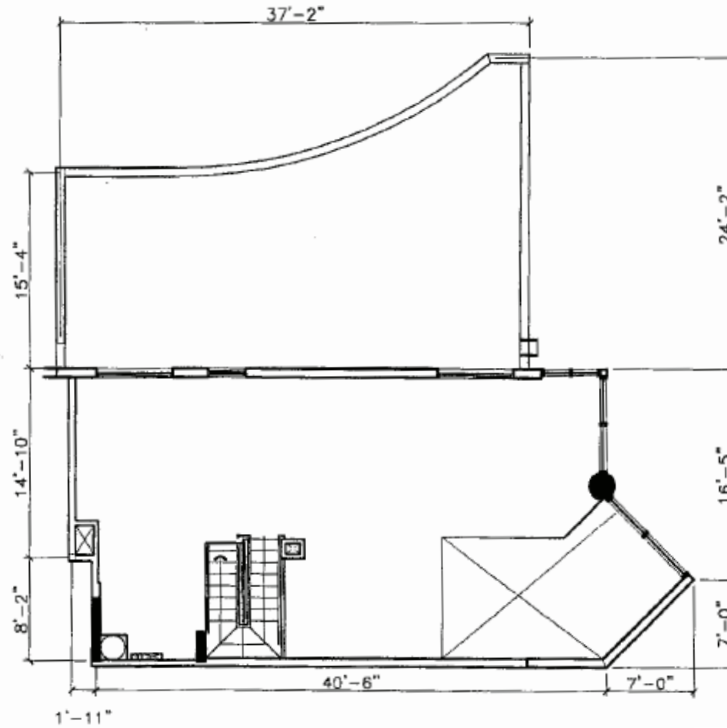

# Tower Suite 1203

Interior - 1,693 ft<sup>2</sup> (157.3 m<sup>2</sup>)

Lower Floor

Upper Floor