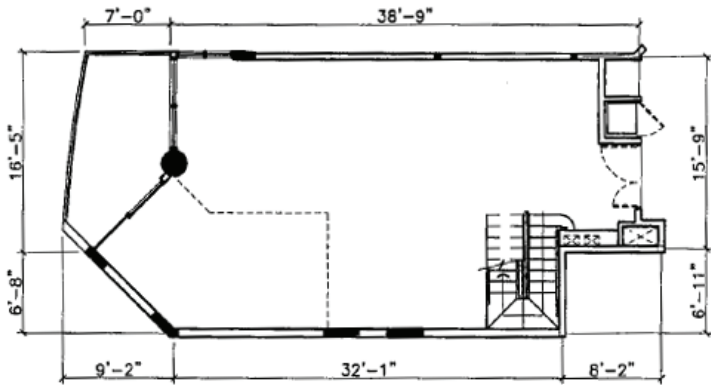

Tower Suite 1204

Interior - 1,718 ft² (159.6 m²)

Lower Floor

Upper Floor