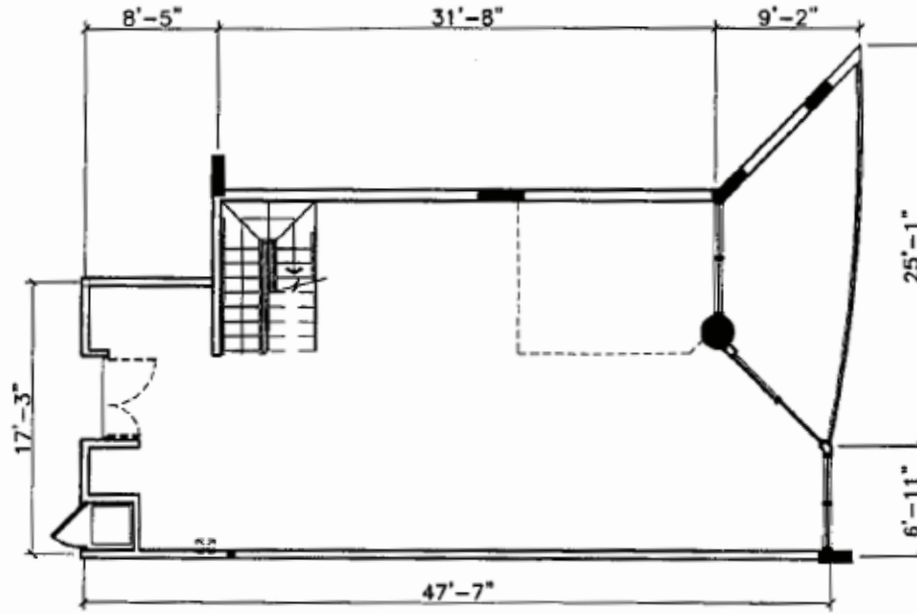

Lower Floor

Upper Floor

Tower Suite 1205

Interior - 1,885 ft² (175.1 m²)