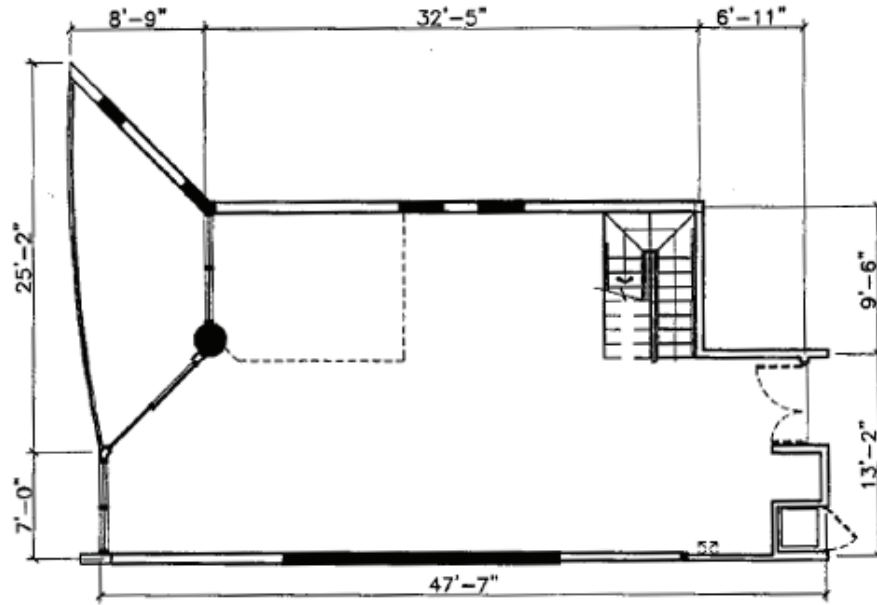

Lower Floor

Upper Floor

## Tower Suite 1206

Interior - 1,908 ft<sup>2</sup> (177.3 m<sup>2</sup>)