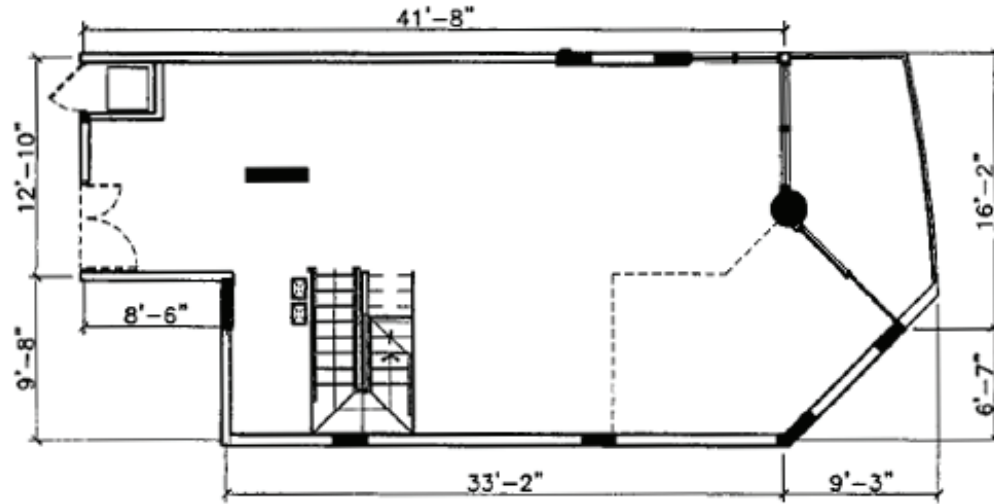

Lower Floor

Upper Floor

Tower Suite 1207

Interior - 1,751 ft² (162.7 m²)