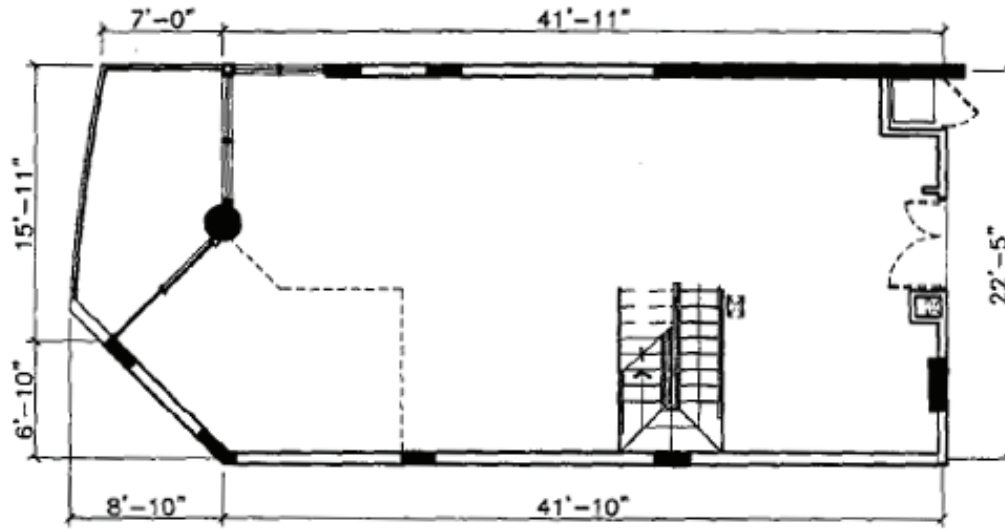

Lower Floor

Upper Floor

Tower Suite 1208

Interior - 1,831 ft² (170.1 m²)