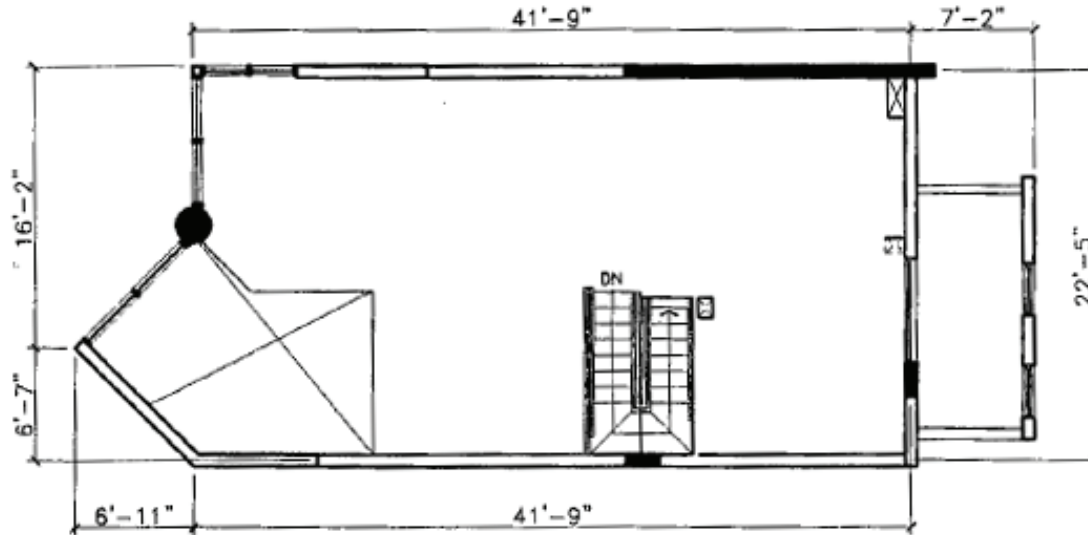

Lower Floor

Upper Floor

Tower Suite 1208

Interior - 1,831 ft² (170.1 m²)