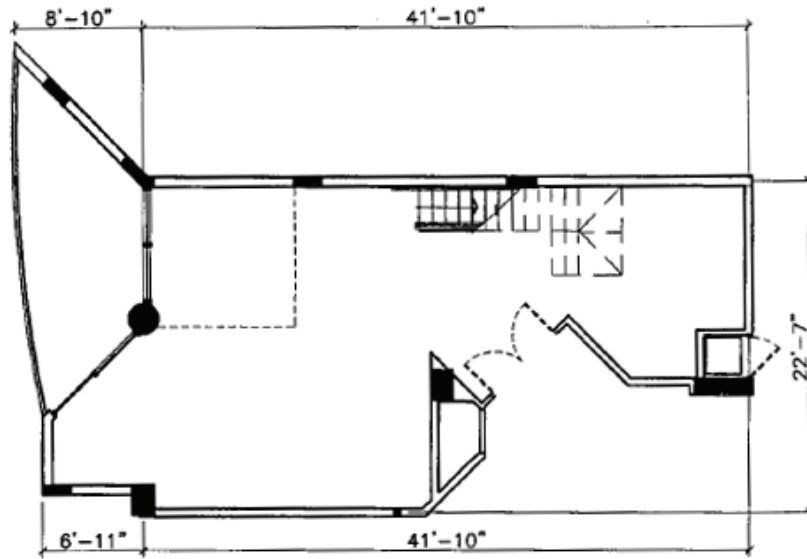

Lower Floor

Upper Floor

Tower Suite 1210

Interior - 1,692 ft² (157,2 m²)