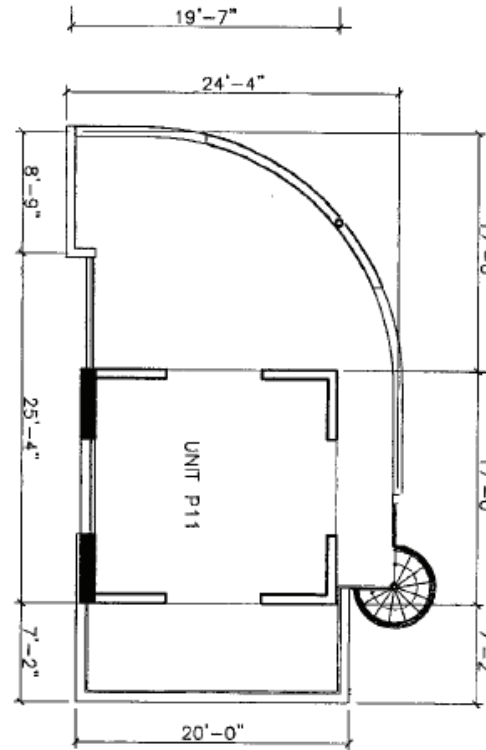

Tower Suite 1211

Interior - 1,800 ft² (167,2 m²)

Lower Floor

Upper Floor