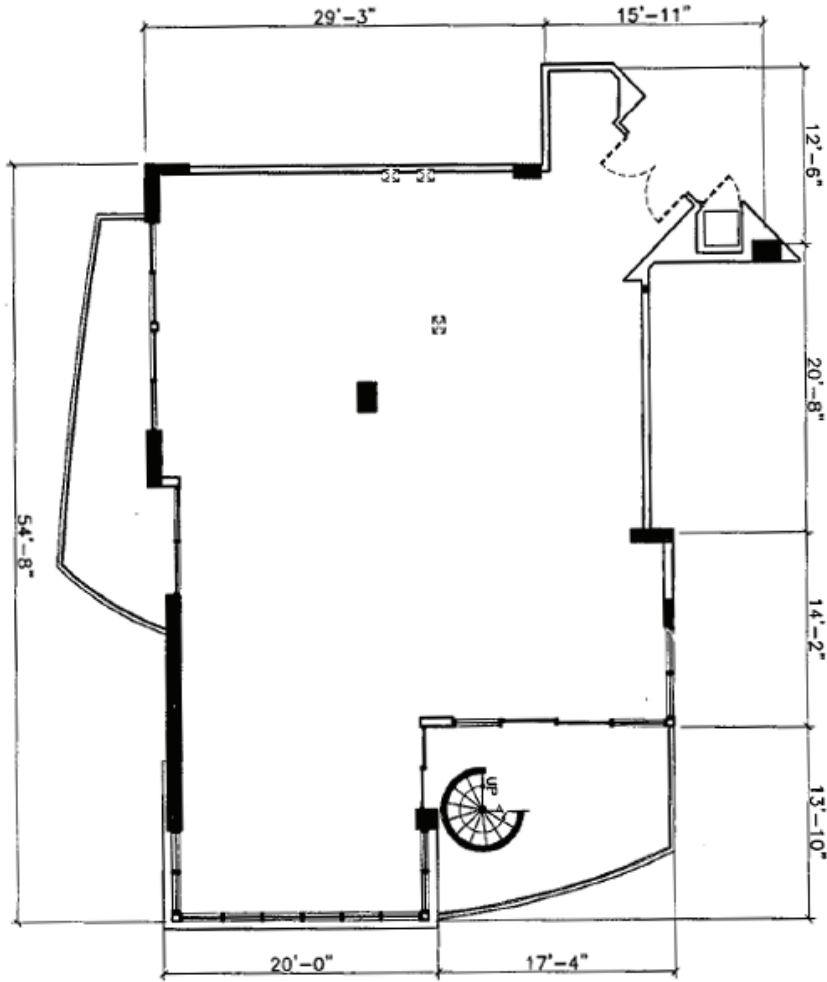

Tower Suite 1211

Interior - 1,800 ft² (167,2 m²)

Lower Floor

Upper Floor