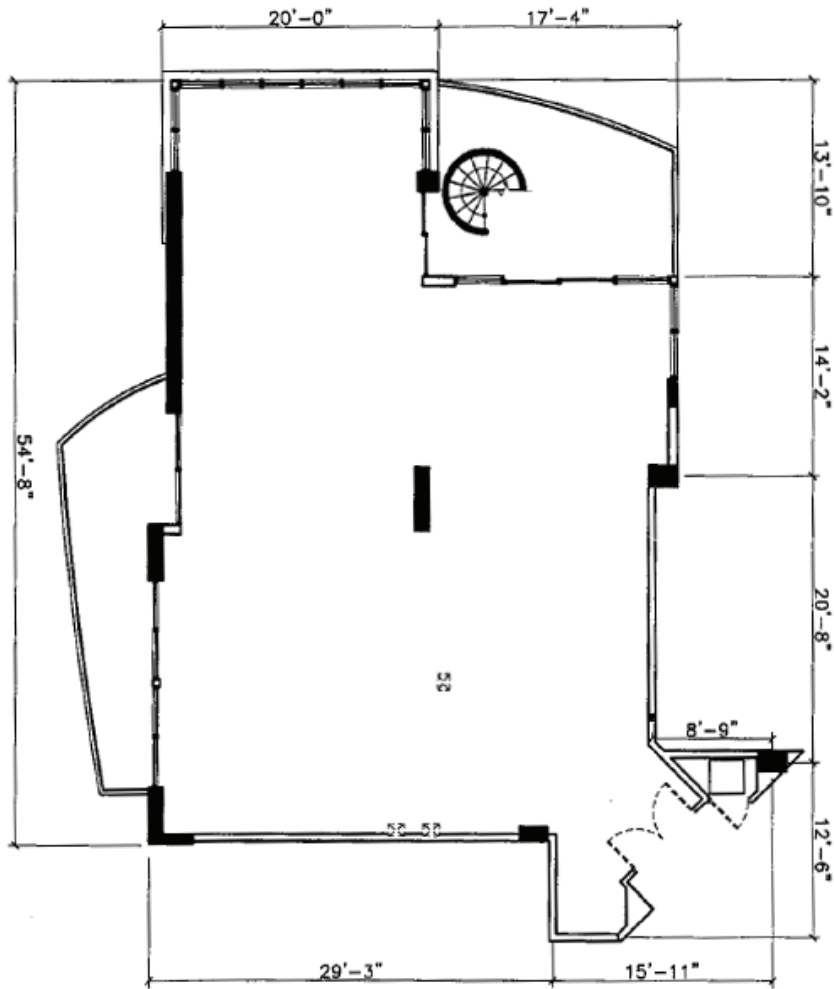

# Tower Suite 1212

Interior - 1,800 ft<sup>2</sup> (167,2 m<sup>2</sup>)

Lower Floor

Upper Floor