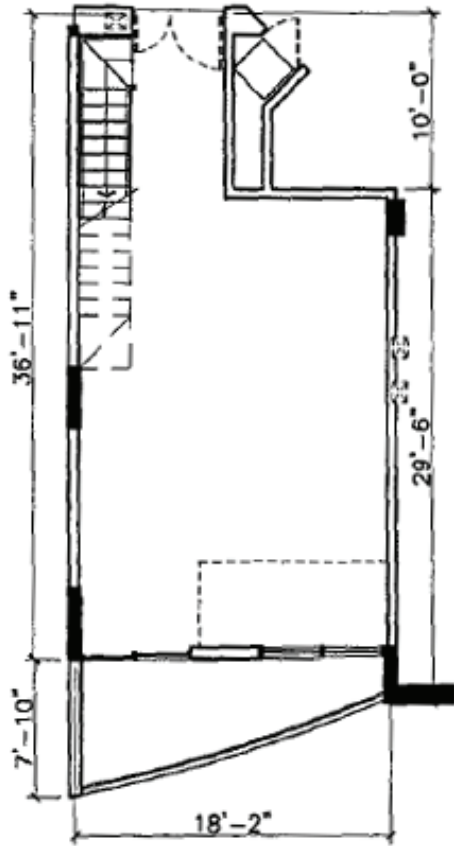

# Tower Suite 1213

Interior - 1,205 ft<sup>2</sup> (111,9 m<sup>2</sup>)

Lower Floor

Upper Floor