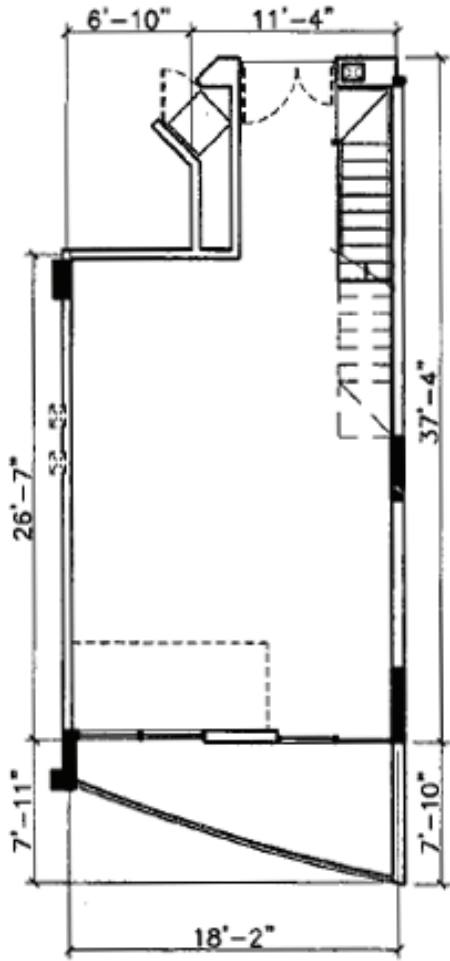

Tower Suite 1214

Interior - 1,205 ft² (111,9 m²)

Lower Floor

Upper Floor