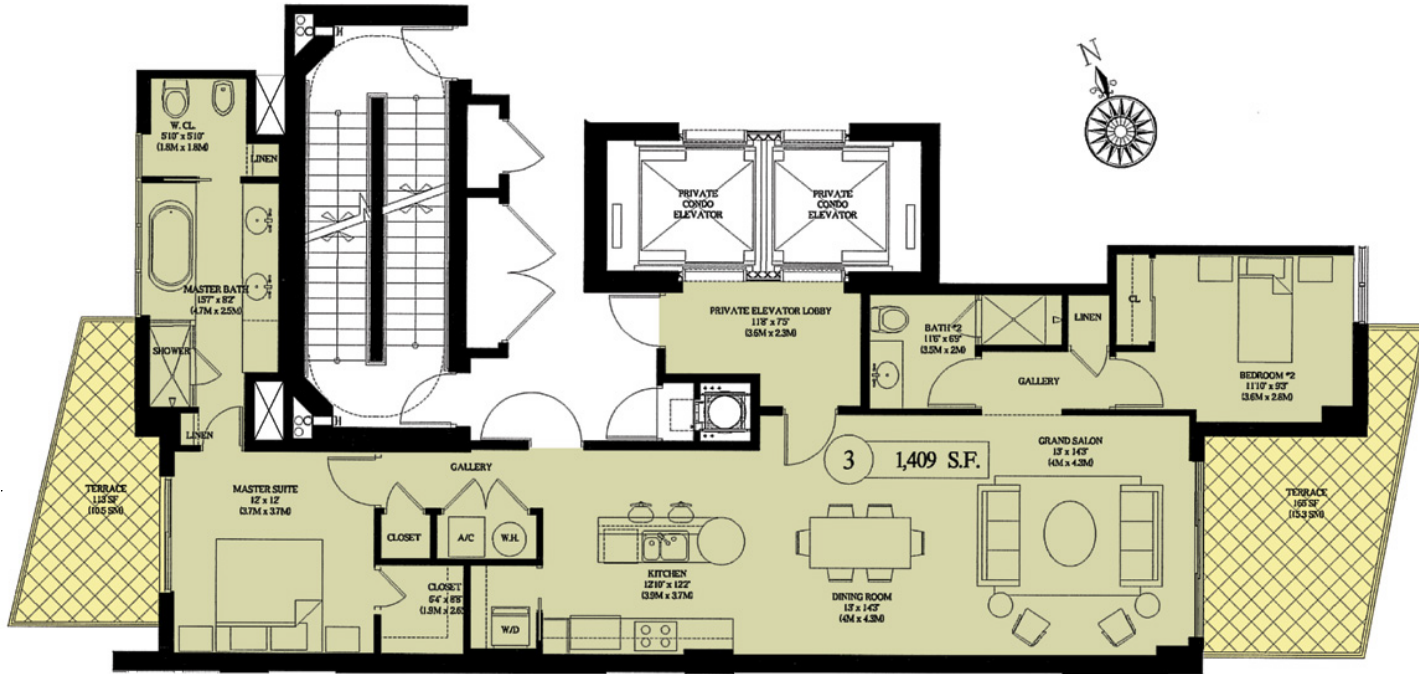

Mosaic
Miami Beach

03

2 BEDROOMS 2 BATHS

INTERIOR AREA: 1280 SQ. FT. 119 M²

EXTERIOR AREA: 293 SQ. FT. 27 M²