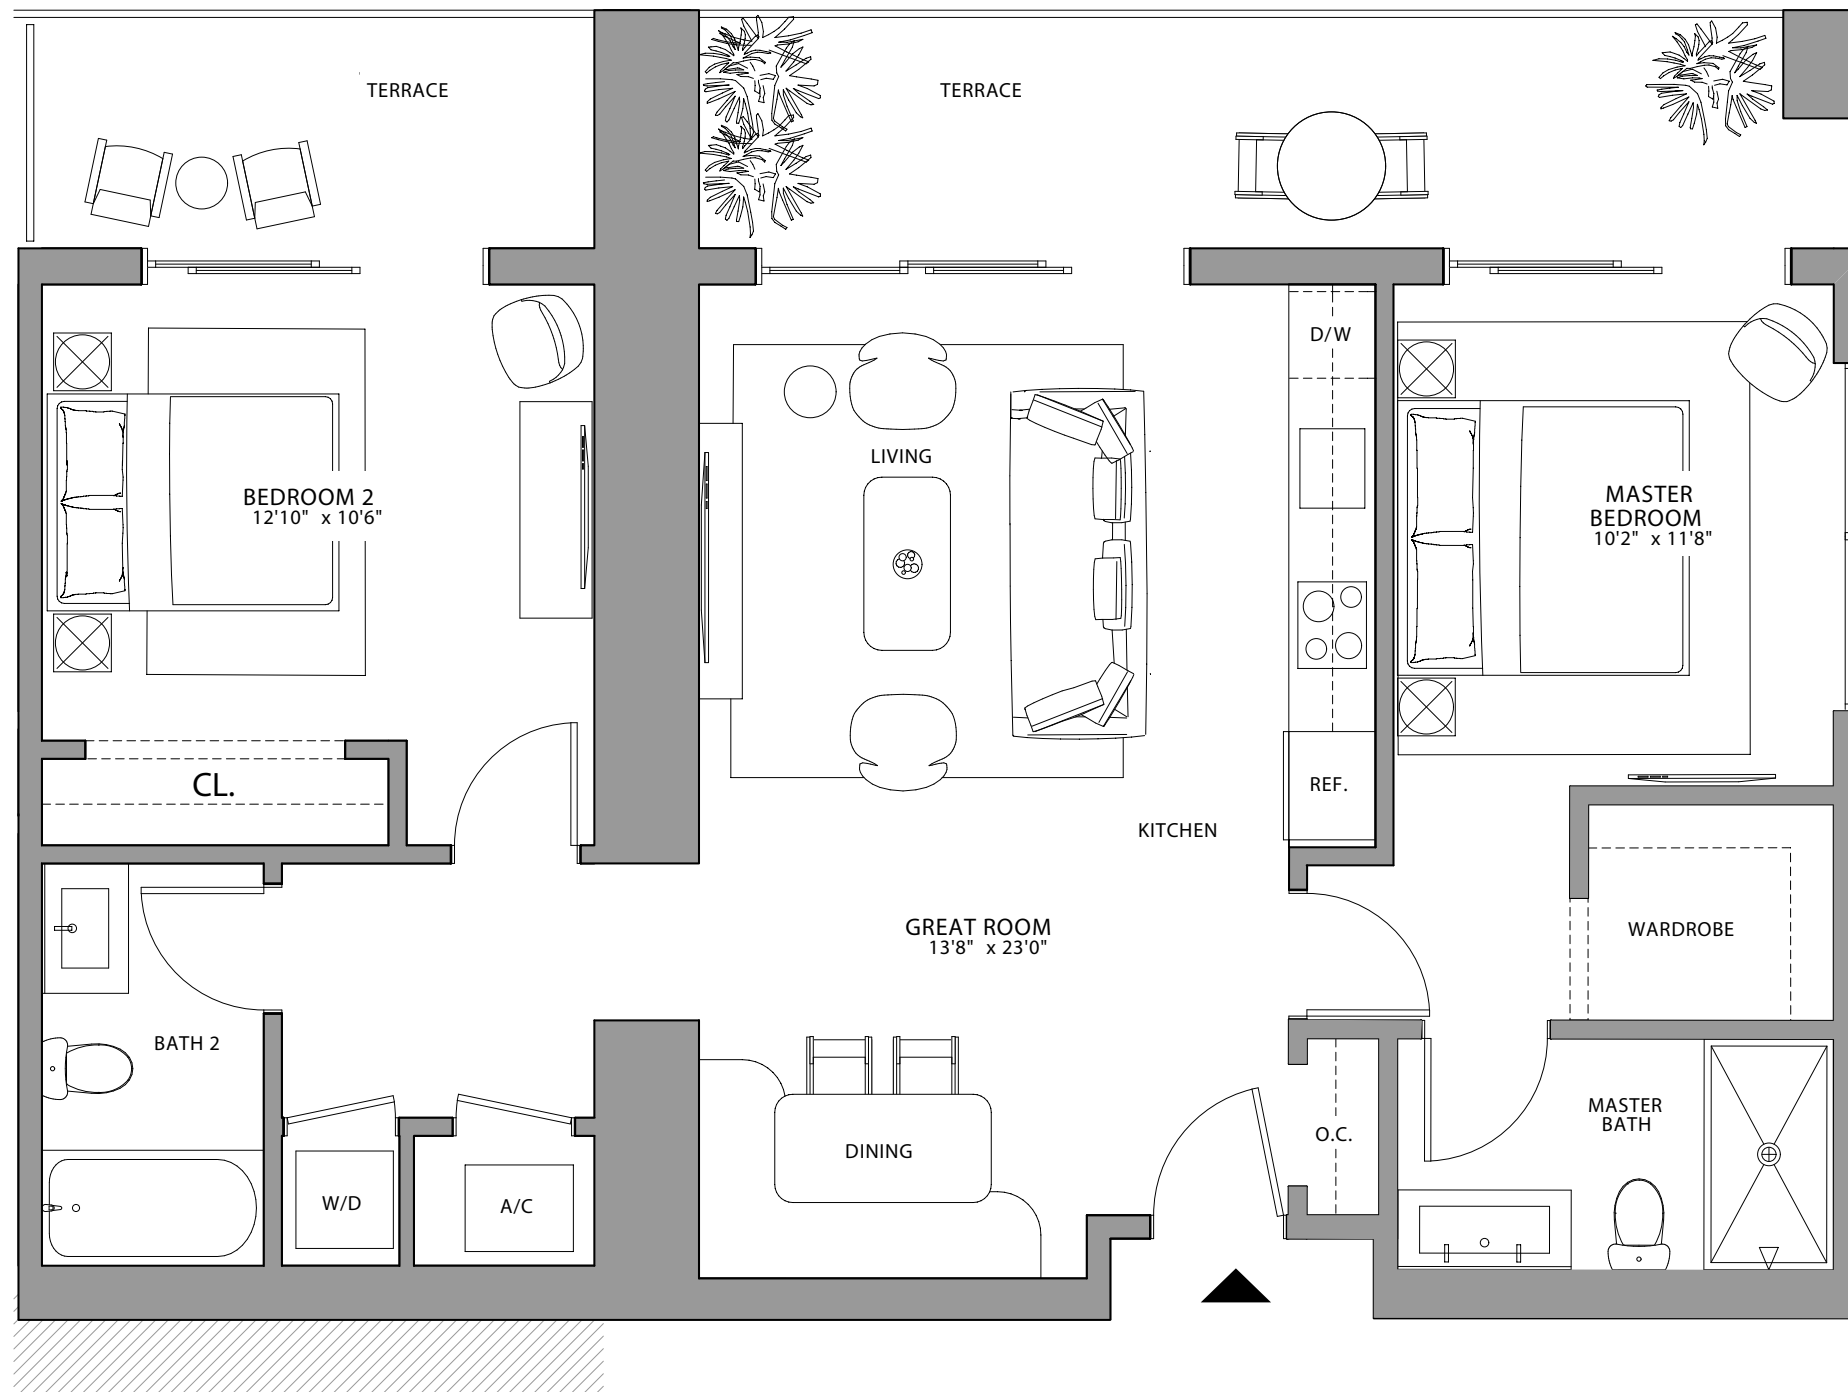

TYPE /

01

FLOOR / 24-47
2 BEDROOM / 2 BATHROOM

INTERIOR / 1,044 SF 97M²
BALCONY / 234 SF 22M²
TOTAL / 1,278 SF 119M²

MIAMI RESIDENCE
BUY, RENT, SELL, ESTIMATE
305-751-1000