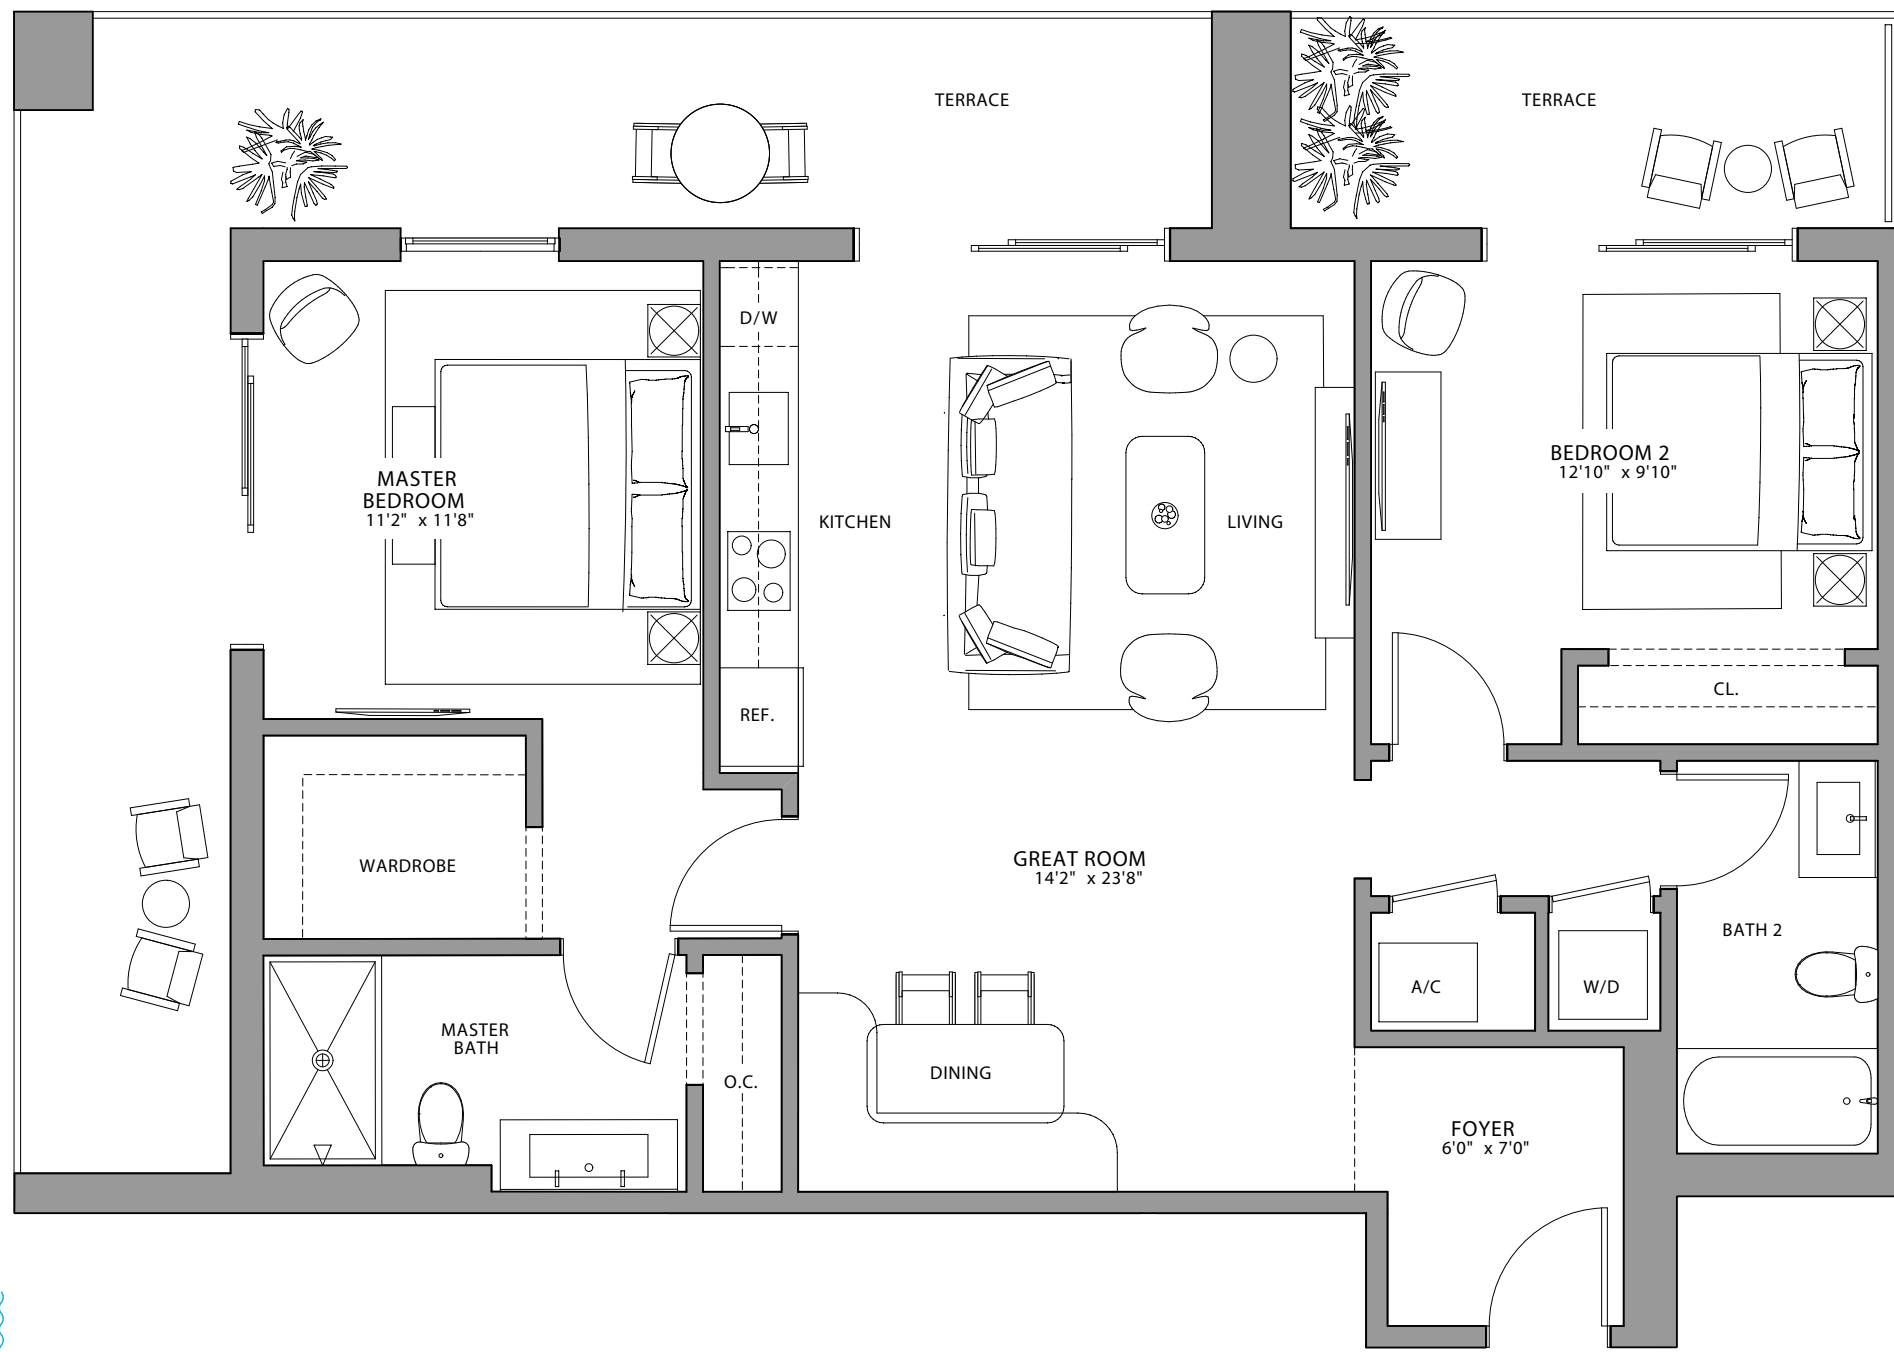

TYPE /

02

FLOOR / 24-47
2 BEDROOM / 2 BATHROOM

INTERIOR /	1,072 SF	100M ²
BALCONY /	400 SF	37M ²
TOTAL /	1,472 SF	137M ²

MIAMI RESIDENCE
BUY, RENT, SELL, ESTIMATE
305-751-1000