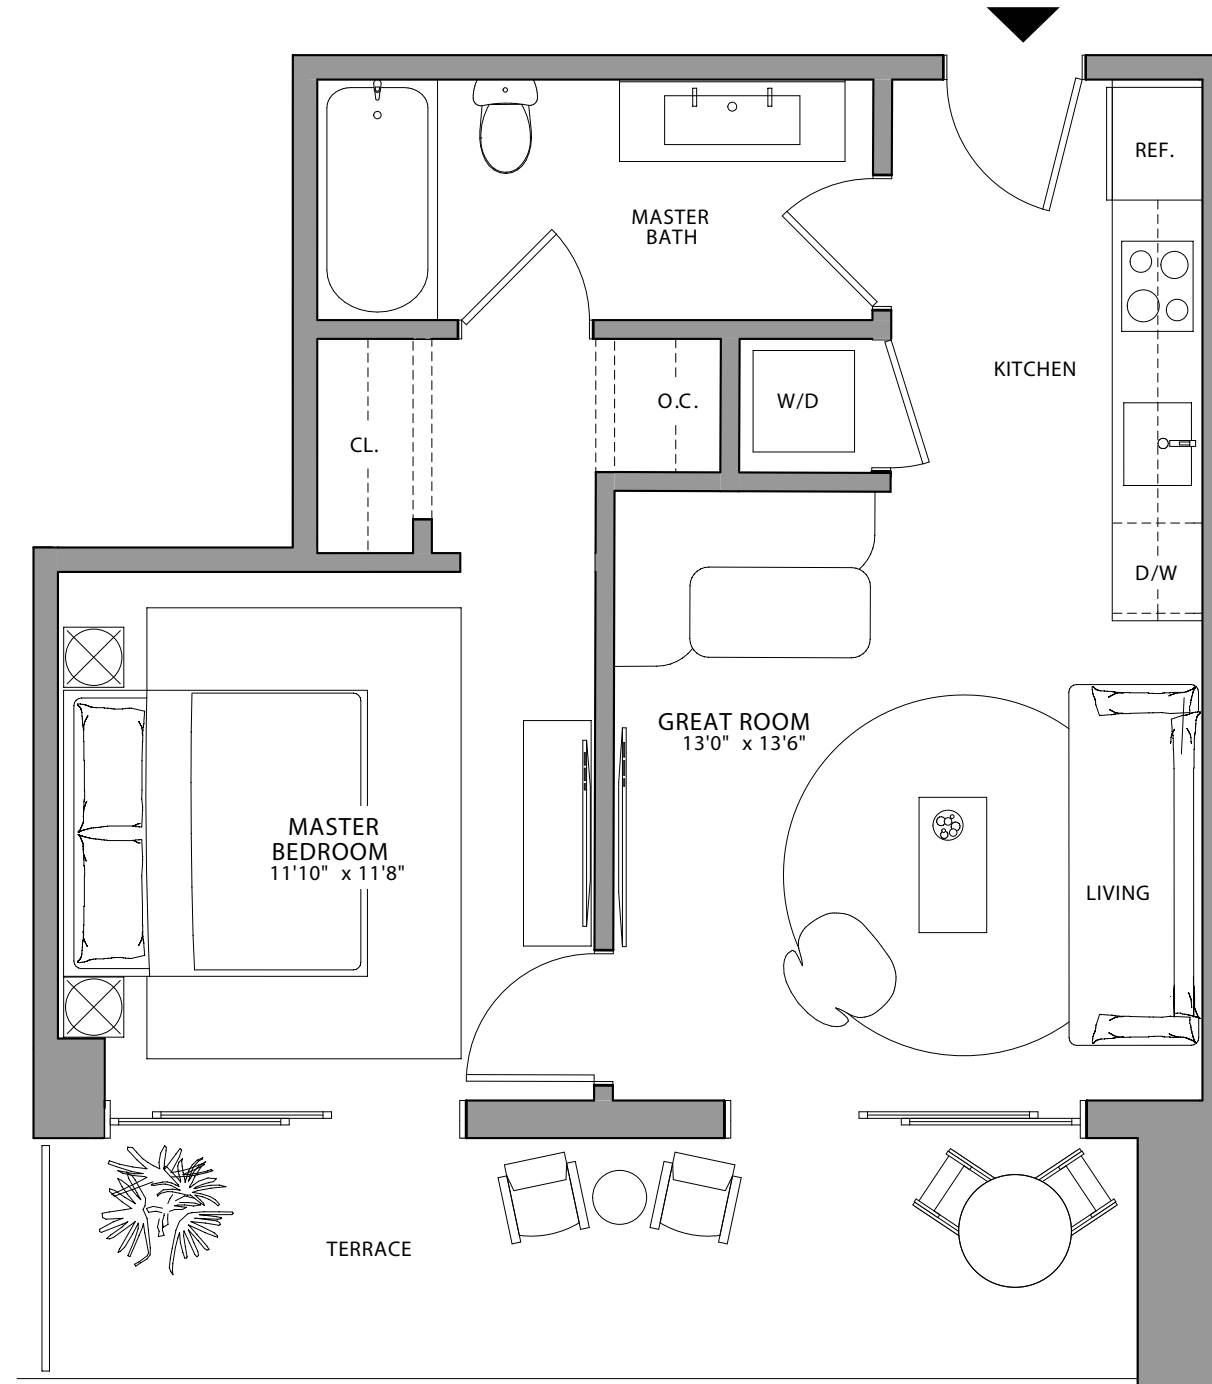

07/08

TYPE /

FLOOR / 24-47
1 BEDROOM / 1 BATHROOM

INTERIOR / 550 SF 51M²
BALCONY / 150 SF 14M²
TOTAL / 700 SF 65M²

MIAMI RESIDENCE
BUY, RENT, SELL, ESTIMATE
305-751-1000